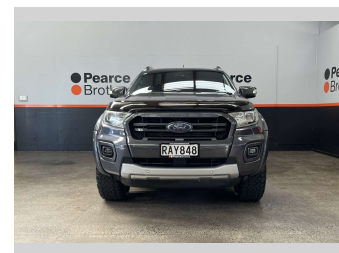

# 2020 Ford Ranger WILDTRAK, 4X4, 20" MAGS,

**Purchase Price** **\$29,990**  
Includes GST, Registration & Licensing

Finance may be available on this vehicle. Ask one of our friendly staff for more information.

**Body Style**  
4 door, Ute

**Odometer**  
208,169 km

**Engine**  
1996 cc, Diesel

**Fuel Type**  
Diesel

**Transmission**  
Automatic

**Wheels**  
-

**VIN**  
MPBUMFF60LX297706

**Interior**  
-

**Safety**

Based on 2025 VSRR rating

**Reg No.**  
RAY848

**Ext Colour**  
Grey

**History**  
NZ New

**Seats**  
5 seats

**CO2 Emissions**  
★★★★☆☆  
225 grams/km

**Energy Economy**  
★★★★☆☆  
**Annual fuel cost of \$3,440**  
**8.5L per 100km**