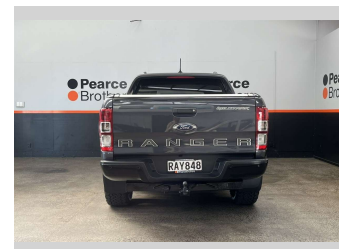

# 2020 Ford Ranger WILDTRAK, 4X4, 20" MAGS,

**Purchase Price** **\$29,990**  
Includes GST, Registration & Licensing

Finance may be available on this vehicle. Ask one of our friendly staff for more information.

**Body Style**  
4 door, Ute

**Odometer**  
208,169 km

**Engine**  
1996 cc, Diesel

**Fuel Type**  
Diesel

**Transmission**  
Automatic

**Wheels**  
-

**VIN**  
MPBUMFF60LX297706

**Interior**  
-