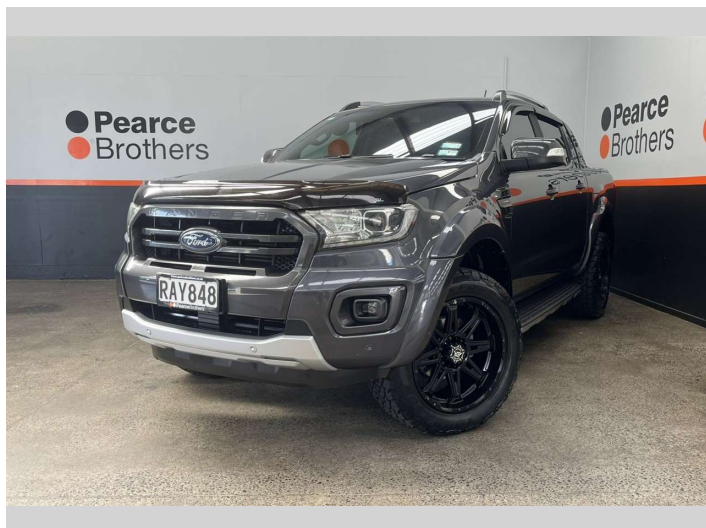

# 2020 Ford Ranger WILDTRAK, 4X4, 20" MAGS,

**Purchase Price** **\$29,990**  
Includes GST, Registration & Licensing

Finance may be available on this vehicle. Ask one of our friendly staff for more information.

**Body Style**  
4 door, Ute

**Odometer**  
208,169 km

**Engine**  
1996 cc, Diesel

**Fuel Type**  
Diesel

**Transmission**  
Automatic

**Wheels**  
-

**VIN**  
MPBUMFF60LX297706

**Interior**  
-

**Safety**

Based on 2025 VSRR rating

**Reg No.**  
RAY848

**Ext Colour**  
Grey

**History**  
NZ New

**Seats**  
5 seats

**CO2 Emissions**  
★★★★☆☆  
225 grams/km

**Energy Economy**  
★★★★☆☆  
**Annual fuel cost of \$3,440**  
**8.5L per 100km**