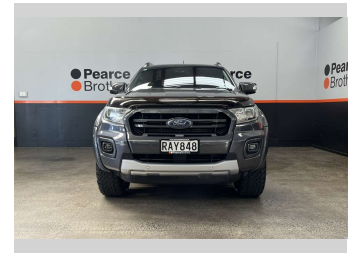

# 2020 Ford Ranger WILDTRAK, 4X4, 20" MAGS,

**Purchase Price** **\$30,990**  
Includes GST, Registration & Licensing

Finance may be available on this vehicle. Ask one of our friendly staff for more information.

**Body Style**  
4 door, Ute

**Odometer**  
208,169 km

**Engine**  
1996 cc, Diesel

**Fuel Type**  
Diesel

**Transmission**  
Automatic

**Wheels**  
-

**VIN**  
MPBUMFF60LX297706

**Interior**  
-

**Safety**

Based on 2025 VSRR rating

**Reg No.**  
RAY848

**Ext Colour**  
Grey

**History**  
NZ New

**Seats**  
5 seats

**CO2 Emissions**  
★★★★☆☆  
225 grams/km

**Energy Economy**  
★★★★☆☆  
**Annual fuel cost of \$3,440**  
**8.5L per 100km**