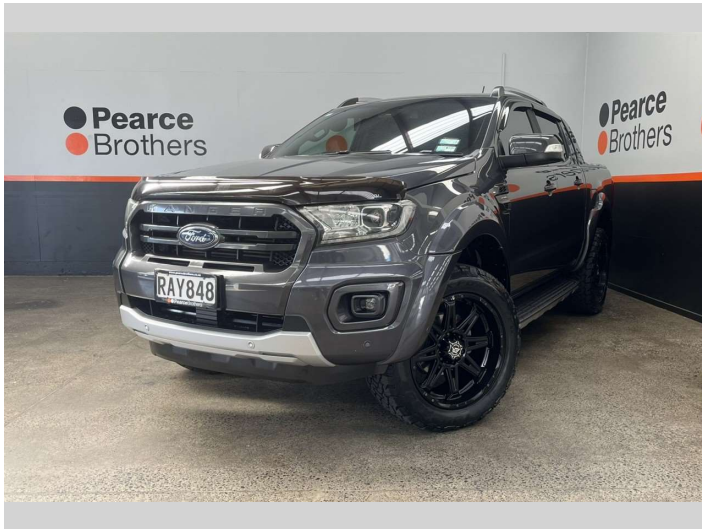

# 2020 Ford Ranger WILDTRAK, 4X4, 20" MAGS,

**Purchase Price** **\$30,990**  
Includes GST, Registration & Licensing

Finance may be available on this vehicle. Ask one of our friendly staff for more information.

**Body Style**  
4 door, Ute

**Odometer**  
208,169 km

**Engine**  
1996 cc, Diesel

**Fuel Type**  
Diesel

**Transmission**  
Automatic

**Wheels**  
-

**VIN**  
MPBUMFF60LX297706

**Interior**  
-

**Safety**

Based on 2025 VSRR rating

**Reg No.**  
RAY848

**Ext Colour**  
Grey

**History**  
NZ New

**Seats**  
5 seats

**CO2 Emissions**  
★★★★☆☆  
225 grams/km

**Energy Economy**  
★★★★☆☆  
**Annual fuel cost of \$3,440**  
**8.5L per 100km**