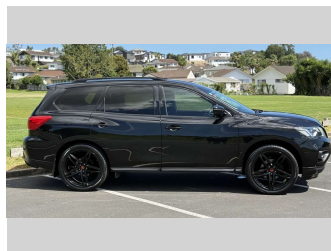

2019 Nissan Pathfinder ST 3.5P 4WD 7 SEATER

Purchase Price **\$25,975**
Includes GST, Registration & Licensing

Finance may be available on this vehicle. Ask one of our friendly staff for more information.

Gain peace of mind with Mechanical Breakdown Insurance. **Ask us how.**

Top features

None Listed

Body Style
5 door, SUV

Odometer
127,282 km

Engine
3498 cc, In-Line

Fuel Type
Petrol

Transmission
Automatic, 4WD