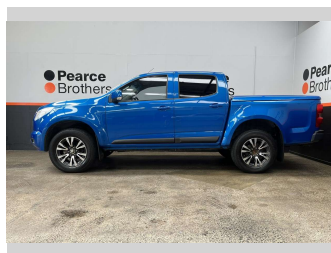

# 2015 Holden Colorado LT, 2.8D, HARDLID, NZ NEW

**Purchase Price** **\$17,990**  
Includes GST, Registration & Licensing

Finance may be available on this vehicle. Ask one of our friendly staff for more information.

Body Style  
**4 door, Ute**

Odometer  
**173,730 km**

Engine  
**2776 cc, Diesel**

Fuel Type  
**Diesel**

Transmission  
**Automatic**

Wheels  
-

VIN  
**MMU148EK0GH61ZZZZ**

Interior  
-

Safety  
  
Based on 2025 UCSR rating for 12-20 models

Reg No.  
**RRF674**

Ext Colour  
**Blue**

History  
**NZ New**

Seats  
**5 seats**

CO2 Emissions  
★☆☆☆☆  
**268 grams/km**

Energy Economy  
★☆☆☆☆  
**Annual fuel cost of \$3,860**  
**10L per 100km**