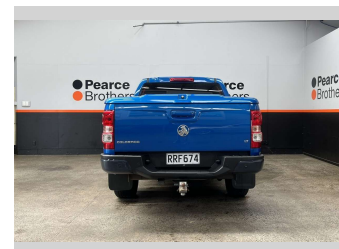

# 2015 Holden Colorado LT, 2.8D, HARDLID, NZ NEW

**Purchase Price** **\$17,990**  
Includes GST, Registration & Licensing

Finance may be available on this vehicle. Ask one of our friendly staff for more information.

Body Style  
**4 door, Ute**

Odometer  
**173,730 km**

Engine  
**2776 cc, Diesel**

Fuel Type  
**Diesel**

Transmission  
**Automatic**

Wheels  
-

VIN  
**MMU148EK0GH61ZZZZ**

Interior  
-

Safety  
  
Based on 2025 UCSR rating for 12-20 models

Reg No.  
**RRF674**

Ext Colour  
**Blue**

History  
**NZ New**

Seats  
**5 seats**

CO2 Emissions  
★☆☆☆☆  
**268 grams/km**

Energy Economy  
★☆☆☆☆  
**Annual fuel cost of \$3,860**  
**10L per 100km**