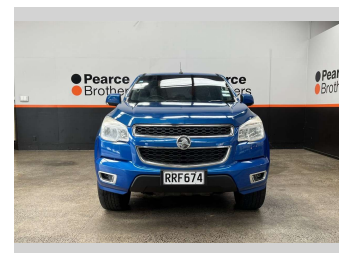

# 2015 Holden Colorado LT, 2.8D, HARDLID, NZ NEW

**Purchase Price** **\$17,990**  
Includes GST, Registration & Licensing

Finance may be available on this vehicle. Ask one of our friendly staff for more information.

Body Style  
**4 door, Ute**

Odometer  
**173,730 km**

Engine  
**2776 cc, Diesel**

Fuel Type  
**Diesel**

Transmission  
**Automatic**

Wheels  
-

VIN  
**MMU148EK0GH61ZZZZ**

Interior  
-

Safety  
  
Based on 2025 UCSR rating for 12-20 models

Reg No.  
**RRF674**

Ext Colour  
**Blue**

History  
**NZ New**

Seats  
**5 seats**

CO2 Emissions  
★☆☆☆☆  
**268 grams/km**

Energy Economy  
★☆☆☆☆  
**Annual fuel cost of \$3,860**  
**10L per 100km**