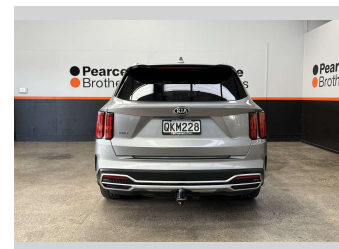

# 2020 Kia Sorento DELUXE, 2.2D, 4X4, 7 SEATER,

**Purchase Price** **\$29,990**  
Includes GST, Registration & Licensing

Finance may be available on this vehicle. Ask one of our friendly staff for more information.

Body Style  
**5 door, RV/SUV**

Odometer  
**198,784 km**

Engine  
**2151 cc, Diesel**

Fuel Type  
**Diesel**

Transmission  
**Automatic**

Wheels  
-

VIN  
**KNARH81BWM5037307**

Interior  
-