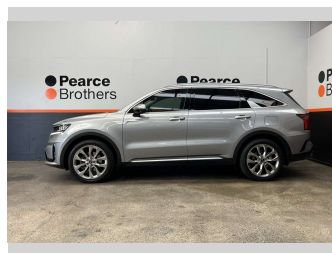

# 2020 Kia Sorento DELUXE, 2.2D, 4X4, 7 SEATER,

**Purchase Price** **\$29,990**  
Includes GST, Registration & Licensing

Finance may be available on this vehicle. Ask one of our friendly staff for more information.

Body Style  
**5 door, RV/SUV**

Odometer  
**198,784 km**

Engine  
**2151 cc, Diesel**

Fuel Type  
**Diesel**

Transmission  
**Automatic**

Wheels  
-

VIN  
**KNARH81BWM5037307**

Interior  
-