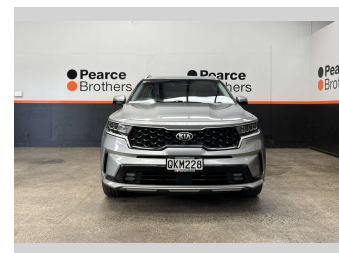

# 2020 Kia Sorento DELUXE, 2.2D, 4X4, 7 SEATER,

**Purchase Price** **\$29,990**  
Includes GST, Registration & Licensing

Finance may be available on this vehicle. Ask one of our friendly staff for more information.

Body Style  
**5 door, RV/SUV**

Odometer  
**198,784 km**

Engine  
**2151 cc, Diesel**

Fuel Type  
**Diesel**

Transmission  
**Automatic**

Wheels  
-

VIN  
**KNARH81BWM5037307**

Interior  
-