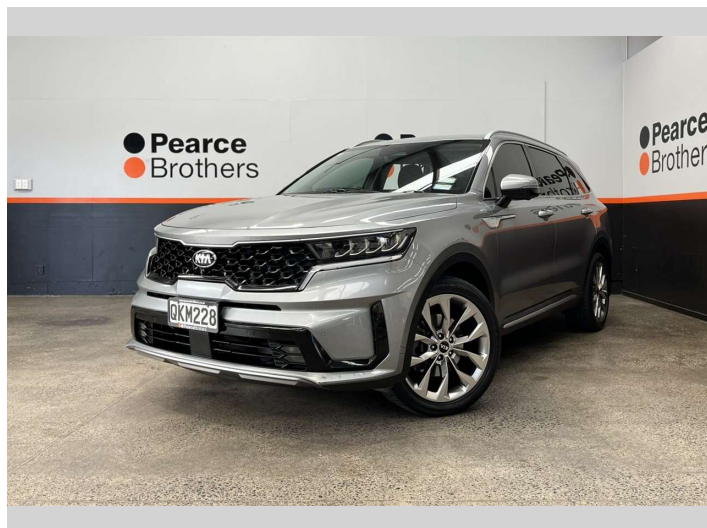

# 2020 Kia Sorento DELUXE, 2.2D, 4X4, 7 SEATER,

**Purchase Price** **\$29,990**  
Includes GST, Registration & Licensing

Finance may be available on this vehicle. Ask one of our friendly staff for more information.

Body Style  
**5 door, RV/SUV**

Odometer  
**198,784 km**

Engine  
**2151 cc, Diesel**

Fuel Type  
**Diesel**

Transmission  
**Automatic**

Wheels  
-

VIN  
**KNARH81BWM5037307**

Interior  
-