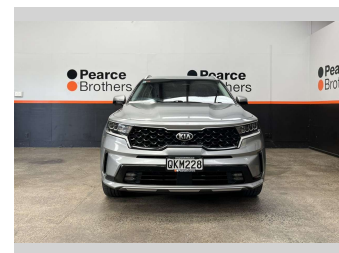

# 2020 Kia Sorento DELUXE, 2.2D, 4X4, 7 SEATER,

**Purchase Price** **\$31,990**  
Includes GST, Registration & Licensing

Finance may be available on this vehicle. Ask one of our friendly staff for more information.

Body Style  
**5 door, RV/SUV**

Odometer  
**198,784 km**

Engine  
**2151 cc, Diesel**

Fuel Type  
**Diesel**

Transmission  
**Automatic**

Wheels  
-

VIN  
**KNARH81BWM5037307**

Interior  
-