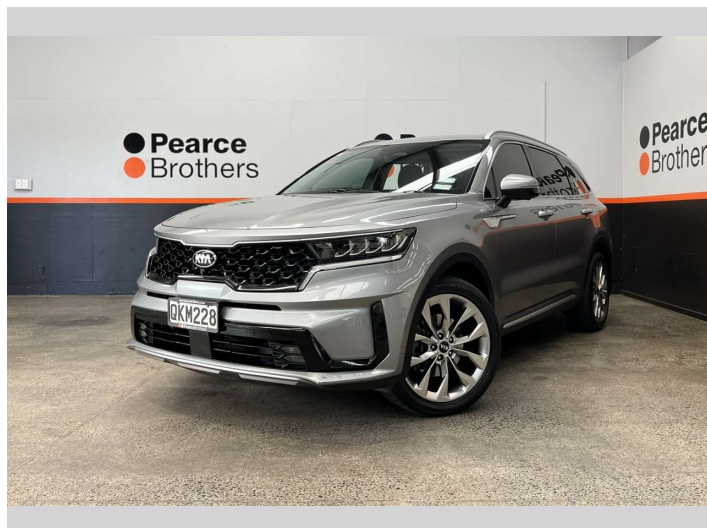

# 2020 Kia Sorento DELUXE, 2.2D, 4X4, 7 SEATER,

**Purchase Price** **\$31,990**  
Includes GST, Registration & Licensing

Finance may be available on this vehicle. Ask one of our friendly staff for more information.

Body Style  
**5 door, RV/SUV**

Odometer  
**198,784 km**

Engine  
**2151 cc, Diesel**

Fuel Type  
**Diesel**

Transmission  
**Automatic**

Wheels  
-

VIN  
**KNARH81BWM5037307**

Interior  
-