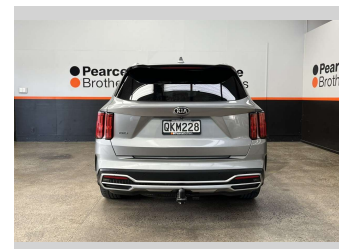

# 2020 Kia Sorento DELUXE, 2.2D, 4X4, 7 SEATER,

**Purchase Price** **\$31,990**  
Includes GST, Registration & Licensing

Finance may be available on this vehicle. Ask one of our friendly staff for more information.

Body Style  
**5 door, RV/SUV**

Odometer  
**198,784 km**

Engine  
**2151 cc, Diesel**

Fuel Type  
**Diesel**

Transmission  
**Automatic**

Wheels  
-

VIN  
**KNARH81BWM5037307**

Interior  
-