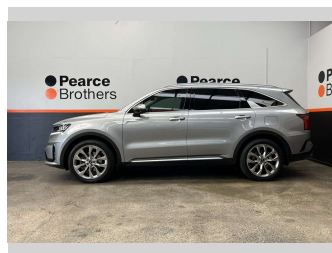

# 2020 Kia Sorento DELUXE, 2.2D, 4X4, 7 SEATER,

**Purchase Price** **\$31,990**  
Includes GST, Registration & Licensing

Finance may be available on this vehicle. Ask one of our friendly staff for more information.

Body Style  
**5 door, RV/SUV**

Odometer  
**198,784 km**

Engine  
**2151 cc, Diesel**

Fuel Type  
**Diesel**

Transmission  
**Automatic**

Wheels  
-

VIN  
**KNARH81BWM5037307**

Interior  
-