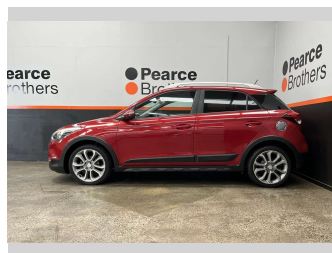

# 2017 Hyundai I20 CROSS, 1.4P, LOW KMS, NZ NEW

**Purchase Price** **\$14,990**  
Includes GST, Registration & Licensing

Finance may be available on this vehicle. Ask one of our friendly staff for more information.

Body Style  
**5 door, Hatchback**

Odometer  
**94,981 km**

Engine  
**1368 cc**

Fuel Type  
**Petrol**

Transmission  
**Automatic**

Wheels  
-

VIN  
**NLHB351CMJZ295231**

Interior  
-