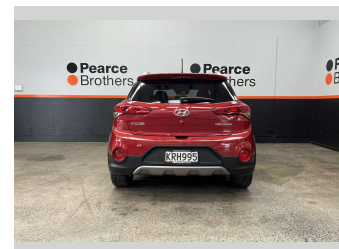

# 2017 Hyundai I20 CROSS, 1.4P, LOW KMS, NZ NEW

**Purchase Price** **\$14,990**  
Includes GST, Registration & Licensing

Finance may be available on this vehicle. Ask one of our friendly staff for more information.

Body Style  
**5 door, Hatchback**

Odometer  
**94,981 km**

Engine  
**1368 cc**

Fuel Type  
**Petrol**

Transmission  
**Automatic**

Wheels  
-

VIN  
**NLHB351CMJZ295231**

Interior  
-