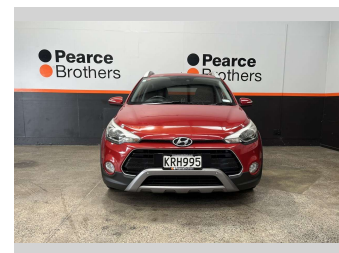

# 2017 Hyundai I20 CROSS, 1.4P, LOW KMS, NZ NEW

**Purchase Price** **\$14,990**  
Includes GST, Registration & Licensing

Finance may be available on this vehicle. Ask one of our friendly staff for more information.

Body Style  
**5 door, Hatchback**

Odometer  
**94,981 km**

Engine  
**1368 cc**

Fuel Type  
**Petrol**

Transmission  
**Automatic**

Wheels  
-

VIN  
**NLHB351CMJZ295231**

Interior  
-