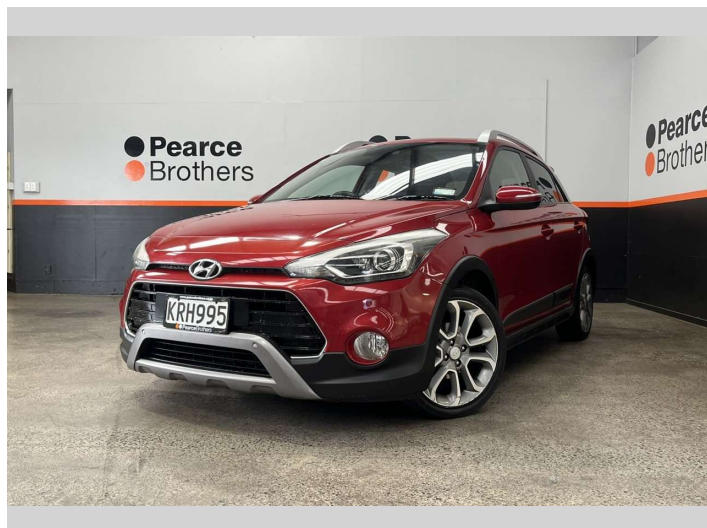

# 2017 Hyundai I20 CROSS, 1.4P, LOW KMS, NZ NEW

**Purchase Price** **\$14,990**  
Includes GST, Registration & Licensing

Finance may be available on this vehicle. Ask one of our friendly staff for more information.

Body Style  
**5 door, Hatchback**

Odometer  
**94,981 km**

Engine  
**1368 cc**

Fuel Type  
**Petrol**

Transmission  
**Automatic**

Wheels  
-

VIN  
**NLHB351CMJZ295231**

Interior  
-

Safety  
  
Based on 2025 VSRR rating

Reg No.  
**KRH995**

Ext Colour  
**Red**

History  
**NZ New**

Seats  
**5 seats**

CO2 Emissions  
**★★★★☆**  
**175 grams/km**

Energy Economy  
**★★☆☆☆**  
**Annual fuel cost of \$2,940**  
**7.5L per 100km**