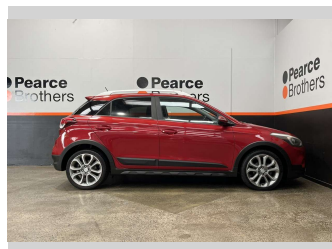

# 2017 Hyundai I20 CROSS, 1.4P, LOW KMS, NZ NEW

**Purchase Price** **\$14,990**  
Includes GST, Registration & Licensing

Finance may be available on this vehicle. Ask one of our friendly staff for more information.

Body Style  
**5 door, Hatchback**

Odometer  
**94,981 km**

Engine  
**1368 cc**

Fuel Type  
**Petrol**

Transmission  
**Automatic**

Wheels  
-

VIN  
**NLHB351CMJZ295231**

Interior  
-