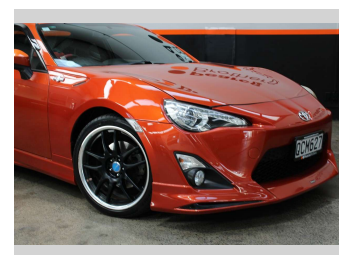

# 2012 Toyota 86 18" MAGS, COUPE, PADDLE

**Purchase Price** **\$15,990**  
Includes GST, Registration & Licensing

Finance may be available on this vehicle. Ask one of our friendly staff for more information.

Body Style  
**Coupe**

Odometer  
**157,975 km**

Engine  
**1998 cc**

Fuel Type  
**Petrol**

Transmission  
**Automatic**

Wheels  
-

VIN  
**7AT0H65RX23015344**

Interior  
-

Safety  
  
Based on 2025 VSRR rating

Reg No.  
**QCM627**

Ext Colour  
**Orange**

History  
**Ex-Overseas**

Seats  
**4 seats**

CO2 Emissions  
**★★★★☆**  
**206 grams/km**

Energy Economy  
**★☆☆☆☆**  
**Annual fuel cost of \$3,490**  
**8.9L per 100km**