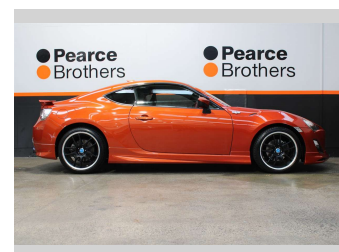

# 2012 Toyota 86 18" MAGS, COUPE, PADDLE

**Purchase Price** **\$15,990**  
Includes GST, Registration & Licensing

Finance may be available on this vehicle. Ask one of our friendly staff for more information.

Body Style  
**Coupe**

Odometer  
**157,975 km**

Engine  
**1998 cc**

Fuel Type  
**Petrol**

Transmission  
**Automatic**

Wheels  
-

VIN  
**7AT0H65RX23015344**

Interior  
-

Safety  
  
Based on 2025 VSRR rating

Reg No.  
**QCM627**

Ext Colour  
**Orange**

History  
**Ex-Overseas**

Seats  
**4 seats**

CO2 Emissions  
**★★★★☆**  
**206 grams/km**

Energy Economy  
**★☆☆☆☆**  
**Annual fuel cost of \$3,490**  
**8.9L per 100km**