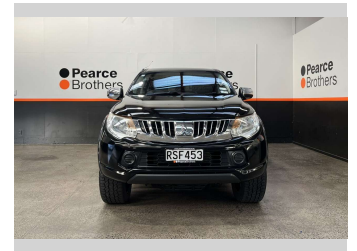

# 2016 Mitsubishi Triton GLXR, CANOPY, 20" MAGS,

**Purchase Price** **\$16,990**  
Includes GST, Registration & Licensing

Finance may be available on this vehicle. Ask one of our friendly staff for more information.

Body Style  
**4 door, Ute**

Odometer  
**212,237 km**

Engine  
**2442 cc, Diesel**

Fuel Type  
**Diesel**

Transmission  
**MANUAL**

Wheels  
-

VIN  
**MMAJJKK10GH024809**

Interior  
-