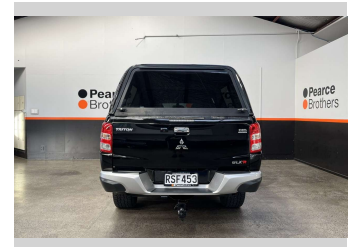

# 2016 Mitsubishi Triton GLXR, CANOPY, 20" MAGS,

**Purchase Price** **\$16,990**  
Includes GST, Registration & Licensing

Finance may be available on this vehicle. Ask one of our friendly staff for more information.

Body Style  
**4 door, Ute**

Odometer  
**212,237 km**

Engine  
**2442 cc, Diesel**

Fuel Type  
**Diesel**

Transmission  
**MANUAL**

Wheels  
-

VIN  
**MMAJJKK10GH024809**

Interior  
-