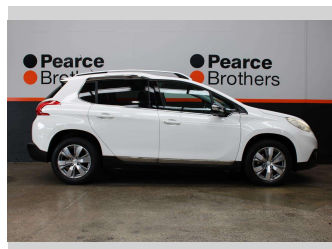

2014 Peugeot 2008 ALLURE 1.6 AUTO NZ NEW

Purchase Price **\$11,990**
Includes GST, Registration & Licensing

Finance may be available on this vehicle. Ask one of our friendly staff for more information.

Gain peace of mind with Mechanical Breakdown Insurance. **Ask us how.**

Body Style
5 door, Hatchback

Odometer
79,060 km

Engine
1598 cc, Internal Combustion

Fuel Type
Petrol

Transmission
Automatic

Wheels
-

VIN
VF3CU5FS9DY086490

Interior
-