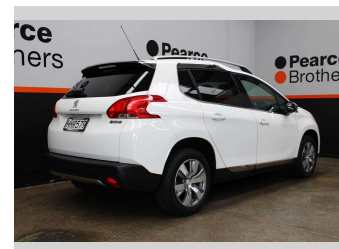

2014 Peugeot 2008 ALLURE 1.6 AUTO NZ NEW

Purchase Price **\$11,990**
Includes GST, Registration & Licensing

Finance may be available on this vehicle. Ask one of our friendly staff for more information.

Gain peace of mind with Mechanical Breakdown Insurance. **Ask us how.**

Body Style
5 door, Hatchback

Odometer
79,060 km

Engine
1598 cc, Internal Combustion

Fuel Type
Petrol

Transmission
Automatic

Wheels
-

VIN
VF3CU5FS9DY086490

Interior
-