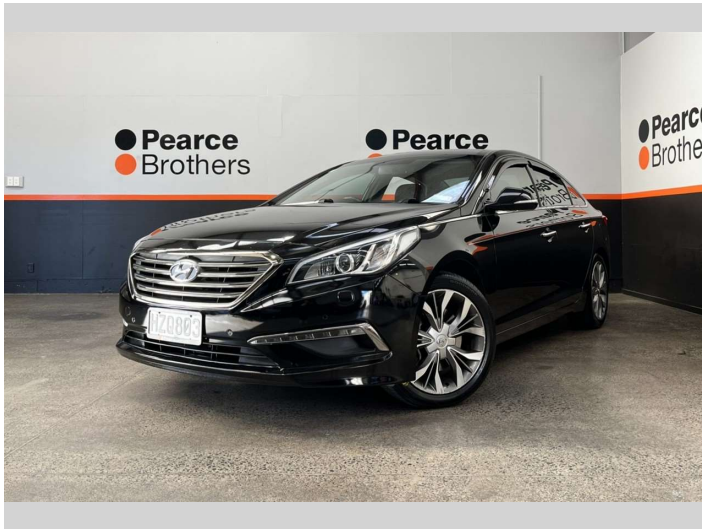

2015 Hyundai SONATA ELITE, HEATED LEATHER

Purchase Price **\$8,990**
Includes GST, Registration & Licensing

Finance may be available on this vehicle. Ask one of our friendly staff for more information.

Gain peace of mind with Mechanical Breakdown Insurance. **Ask us how.**

Body Style
4 door, Sedan

Odometer
120,156 km

Engine
1998 cc

Fuel Type
Petrol

Transmission
Automatic

Wheels
-

VIN
KMHE341BMFA086928

Interior
-