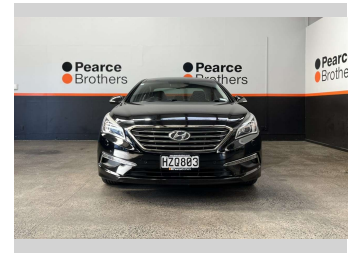

2015 Hyundai SONATA ELITE, HEATED LEATHER

Purchase Price **\$8,990**
Includes GST, Registration & Licensing

Finance may be available on this vehicle. Ask one of our friendly staff for more information.

Gain peace of mind with Mechanical Breakdown Insurance. **Ask us how.**

Body Style
4 door, Sedan

Odometer
120,156 km

Engine
1998 cc

Fuel Type
Petrol

Transmission
Automatic

Wheels
-

VIN
KMHE341BMFA086928

Interior
-