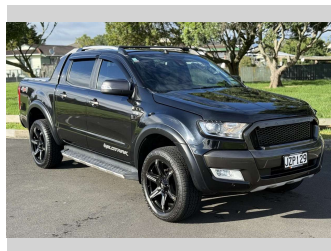

2016 Ford Ranger WILDTRAK 4X4 3.2 TURBO DIESEL

Purchase Price **\$35,975**
Includes GST, Registration & Licensing

Finance may be available on this vehicle. Ask one of our friendly staff for more information.

Gain peace of mind with Mechanical Breakdown Insurance. **Ask us how.**

Top features
None Listed

Body Style
4 door, Ute

Odometer
101,575 km

Engine
3198 cc, In-Line

Fuel Type
Diesel

Transmission
Automatic, 4WD