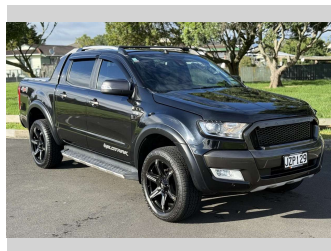

2016 Ford Ranger WILDTRAK 4X4 3.2 TURBO DIESEL

Purchase Price **\$36,975**
Includes GST, Registration & Licensing

Finance may be available on this vehicle. Ask one of our friendly staff for more information.

Gain peace of mind with Mechanical Breakdown Insurance. **Ask us how.**

Top features

None Listed

Body Style
4 door, Ute

Odometer
101,575 km

Engine
3198 cc, In-Line

Fuel Type
Diesel

Transmission
Automatic, 4WD