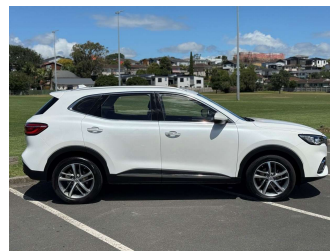

2022 MG HS 2.0 TURBO PETROL 4WD

Purchase Price **\$15,975**
Includes GST, Registration & Licensing

Finance may be available on this vehicle. Ask one of our friendly staff for more information.

Gain peace of mind with Mechanical Breakdown Insurance. **Ask us how.**

Top features

None Listed

Body Style
5 door, SUV

Odometer
122,721 km

Engine
1995 cc, In-Line

Fuel Type
Petrol

Transmission
Automatic, 4WD

Wheels
-