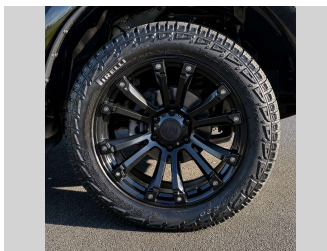

2021 Ford Ranger WILDTRAK, 4X4, 20" MAGS

Purchase Price **\$39,975**
Includes GST, Registration & Licensing

Finance may be available on this vehicle. Ask one of our friendly staff for more information.

Gain peace of mind with Mechanical Breakdown Insurance. **Ask us how.**

Top features
None Listed

Body Style
4 door, Ute

Odometer
83,469 km

Engine
1996 cc, In-Line

Fuel Type
Diesel

Transmission
Automatic, 4WD

Wheels
-

VIN
MPBUMFF60MX344724

Interior
Black

Safety

Based on 2025 VSRR rating

Reg No.
NRQ70

Ext Colour
white

History
NZ New, 4 owners

Seats
5 seats, Leather

CO2 Emissions
★★★☆☆☆
225 grams/km