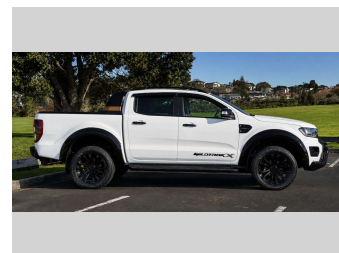

2021 Ford Ranger WILDTRAK, 4X4, 20" MAGS

Purchase Price **\$39,975**
Includes GST, Registration & Licensing

Finance may be available on this vehicle. Ask one of our friendly staff for more information.

Gain peace of mind with Mechanical Breakdown Insurance. **Ask us how.**

Top features
None Listed

Body Style
4 door, Ute

Odometer
83,469 km

Engine
1996 cc, In-Line

Fuel Type
Diesel

Transmission
Automatic, 4WD

Wheels
-

VIN
MPBUMFF60MX344724

Interior
Black

Safety

Based on 2025 VSRR rating

Reg No.
NRQ70

Ext Colour
white

History
NZ New, 4 owners

Seats
5 seats, Leather

CO2 Emissions
★★★☆☆☆
225 grams/km