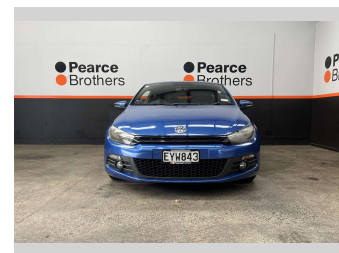

# 2009 Volkswagen Scirocco TSI, PADDLE SHIFTERS,

**Purchase Price** **\$4,990**  
Includes GST, Registration & Licensing

Finance may be available on this vehicle. Ask one of our friendly staff for more information.

Body Style  
**Coupe**

Odometer  
**229,732 km**

Engine  
**1984 cc**

Fuel Type  
**Petrol**

Transmission  
**Automatic**

Wheels  
-

VIN  
**WVWZZZ13Z9V024041**

Interior  
-