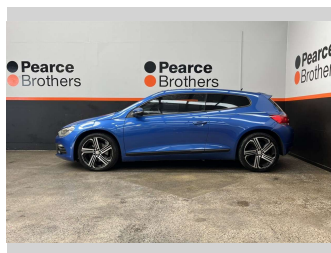

# 2009 Volkswagen Scirocco TSI, PADDLE SHIFTERS,

**Purchase Price** **\$4,990**  
Includes GST, Registration & Licensing

Finance may be available on this vehicle. Ask one of our friendly staff for more information.

Body Style  
**Coupe**

Odometer  
**229,732 km**

Engine  
**1984 cc**

Fuel Type  
**Petrol**

Transmission  
**Automatic**

Wheels  
-

VIN  
**WVWZZZ13Z9V024041**

Interior  
-