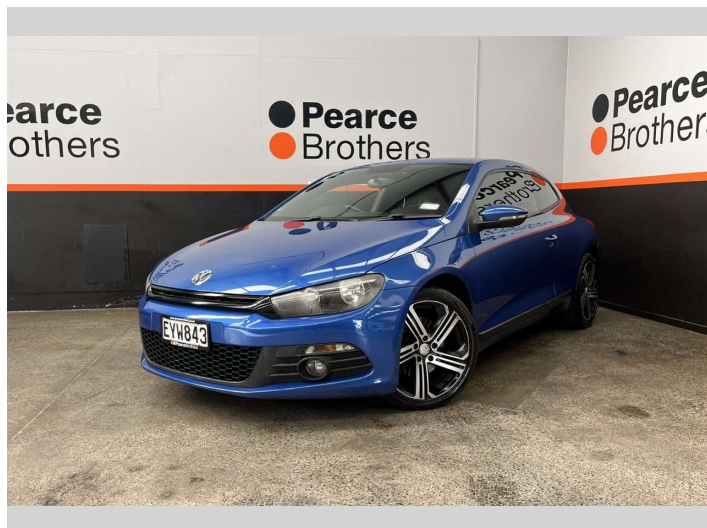

# 2009 Volkswagen Scirocco TSI, PADDLE SHIFTERS,

**Purchase Price** **\$4,990**  
Includes GST, Registration & Licensing

Finance may be available on this vehicle. Ask one of our friendly staff for more information.

Body Style  
**Coupe**

Odometer  
**229,732 km**

Engine  
**1984 cc**

Fuel Type  
**Petrol**

Transmission  
**Automatic**

Wheels  
-

VIN  
**WVWZZZ13Z9V024041**

Interior  
-

Safety  
  
Based on 2025 VSRR rating

Reg No.  
**EYW843**

Ext Colour  
**Blue**

History  
**NZ New**

Seats  
**4 seats**

CO2 Emissions  
**★★★★☆**  
**203 grams/km**

Energy Economy  
**★★☆☆☆**  
**Annual fuel cost of \$3,330**  
**8.5L per 100km**