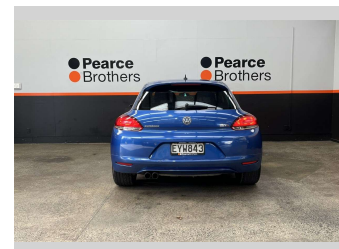

# 2009 Volkswagen Scirocco TSI, PADDLE SHIFTERS,

**Purchase Price** **\$4,990**  
Includes GST, Registration & Licensing

Finance may be available on this vehicle. Ask one of our friendly staff for more information.

Body Style  
**Coupe**

Odometer  
**229,732 km**

Engine  
**1984 cc**

Fuel Type  
**Petrol**

Transmission  
**Automatic**

Wheels  
-

VIN  
**WVWZZZ13Z9V024041**

Interior  
-

Safety  
  
Based on 2025 VSRR rating

Reg No.  
**EYW843**

Ext Colour  
**Blue**

History  
**NZ New**

Seats  
**4 seats**

CO2 Emissions  
**★★★★☆**  
**203 grams/km**

Energy Economy  
**★★☆☆☆**  
**Annual fuel cost of \$3,330**  
**8.5L per 100km**