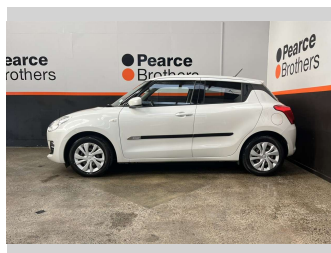

2018 Suzuki Swift 1.2L PETROL, NZ NEW, LOW KMS,

Purchase Price **\$11,990**
Includes GST, Registration & Licensing

Finance may be available on this vehicle. Ask one of our friendly staff for more information.

Body Style
5 door, Hatchback

Odometer
79,066 km

Engine
1242 cc

Fuel Type
Petrol

Transmission
Automatic

Wheels
-

VIN
JSAAZC83S00200779

Interior
-