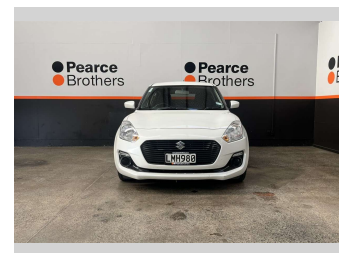

2018 Suzuki Swift 1.2L PETROL, NZ NEW, LOW KMS,

Purchase Price **\$11,990**
Includes GST, Registration & Licensing

Finance may be available on this vehicle. Ask one of our friendly staff for more information.

Body Style
5 door, Hatchback

Odometer
79,066 km

Engine
1242 cc

Fuel Type
Petrol

Transmission
Automatic

Wheels
-

VIN
JSAAZC83S00200779

Interior
-

Safety

Based on 2025 UCSR rating for 17-23 models

Reg No.
LMH980

Ext Colour
White

History
NZ New

Seats
5 seats

CO2 Emissions
★★★★☆
122 grams/km

Energy Economy
★★★★☆☆
Annual fuel cost of \$2,080
5.3L per 100km