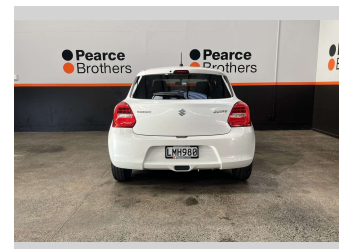

2018 Suzuki Swift 1.2L PETROL, NZ NEW, LOW KMS,

Purchase Price **\$11,990**
Includes GST, Registration & Licensing

Finance may be available on this vehicle. Ask one of our friendly staff for more information.

Body Style
5 door, Hatchback

Odometer
79,066 km

Engine
1242 cc

Fuel Type
Petrol

Transmission
Automatic

Wheels
-

VIN
JSAAZC83S00200779

Interior
-

Safety

Based on 2025 UCSR rating for 17-23 models

Reg No.
LMH980

Ext Colour
White

History
NZ New

Seats
5 seats

CO2 Emissions
★★★★☆
122 grams/km

Energy Economy
★★★★☆☆
Annual fuel cost of \$2,080
5.3L per 100km