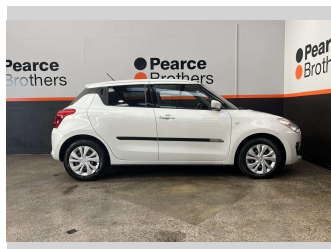

2018 Suzuki Swift 1.2L PETROL, NZ NEW, LOW KMS,

Purchase Price **\$11,990**
Includes GST, Registration & Licensing

Finance may be available on this vehicle. Ask one of our friendly staff for more information.

Body Style
5 door, Hatchback

Odometer
79,066 km

Engine
1242 cc

Fuel Type
Petrol

Transmission
Automatic

Wheels
-

VIN
JSAAZC83S00200779

Interior
-