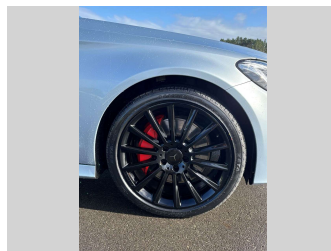

# 2016 Mercedes-Benz C 300 NZ NEW AMG SPORTS

**Purchase Price** **\$28,975**  
Includes GST, Registration & Licensing

Finance may be available on this vehicle. Ask one of our friendly staff for more information.

**History**  
NZ New, 10 owners

**Seats**  
5 seats, Leather

**CO2 Emissions**  
★★★★☆  
176 grams/km

**Energy Economy**  
★★★☆☆☆  
Annual fuel cost of \$2,860  
7.3L per 100km

Cost per year is an estimate based on petrol price of \$2.80 per litre and an average distance of 14000 km. Emissions and Energy Economy figures standardised to 3P WLTP.