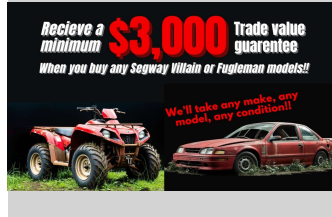

2024 Segway Villain SX10 WX WIDE DELUXE

Purchase Price **\$31,890**
Includes GST, Registration & Licensing

Finance may be available on this vehicle. Ask one of our friendly staff for more information.

Gain peace of mind with Mechanical Breakdown Insurance. **Ask us how.**

Top features
None Listed

Body Style
Motorbike - Quad

Odometer
-

Engine
1000 cc

Fuel Type
Petrol

Transmission
CVT, 4WD

Wheels
-

VIN
H0MSBWX64P8000545