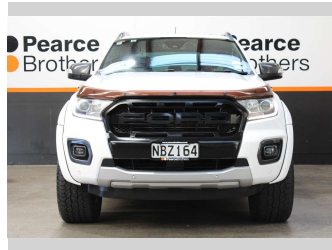

2019 Ford Ranger WILDTRAK 4WD 20" MAGS

Purchase Price **\$33,990**
Includes GST, Registration & Licensing

Finance may be available on this vehicle. Ask one of our friendly staff for more information.

Gain peace of mind with Mechanical Breakdown Insurance. **Ask us how.**

Body Style
4 door, Ute

Odometer
156,179 km

Engine
1996 cc, Diesel

Fuel Type
Diesel

Transmission
Automatic

Wheels
-

VIN
MPBUMFF60KX20XXXX

Interior
-