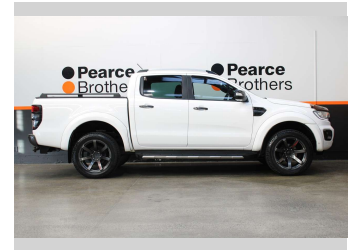

2019 Ford Ranger WILDTRAK 4WD 20" MAGS

Purchase Price **\$33,990**
Includes GST, Registration & Licensing

Finance may be available on this vehicle. Ask one of our friendly staff for more information.

Gain peace of mind with Mechanical Breakdown Insurance. **Ask us how.**

Body Style
4 door, Ute

Odometer
156,179 km

Engine
1996 cc, Diesel

Fuel Type
Diesel

Transmission
Automatic

Wheels
-

VIN
MPBUMFF60KX20XXXX

Interior
-

Safety

Based on 2025 VSRR rating

Reg No.
NBZ164

Ext Colour
White

History
NZ New

Seats
5 seats

CO2 Emissions
★★★★☆☆
225 grams/km

Energy Economy
★★★★☆☆