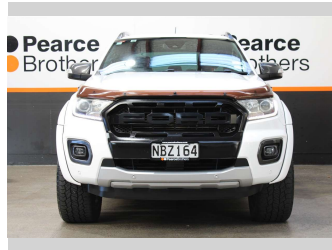

# 2019 Ford Ranger WILDTRAK 4WD 20" MAGS

**Purchase Price** **\$34,990**  
Includes GST, Registration & Licensing

Finance may be available on this vehicle. Ask one of our friendly staff for more information.

**Body Style**  
4 door, Ute

**Odometer**  
156,179 km

**Engine**  
1996 cc, Diesel

**Fuel Type**  
Diesel

**Transmission**  
Automatic

**Wheels**  
-

**VIN**  
MPBUMFF60KX20XXXX

**Interior**  
-

**Safety**

Based on 2025 VSRR rating

**Reg No.**  
NBZ164

**Ext Colour**  
White

**History**  
NZ New

**Seats**  
5 seats

**CO2 Emissions**  
★★★★☆☆  
225 grams/km

**Energy Economy**  
★★★★☆☆  
Annual fuel cost of \$3,440  
8.5L per 100km