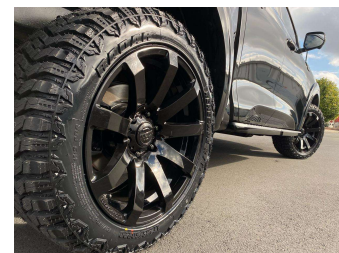

2024 GWM Cannon LUXURY 4X4 2.0DT/4WD

Pearce Brothers THE EASY WAY TO FINANCE YOUR NEXT CAR.

SUPER FAST AND COMPETITIVE

LOW OR NO DEPOSIT AVAILABLE

USE YOUR TRADE-IN AS A DEPOSIT

finance **NOW**

MARAC

UDC
New Zealand's Finance Company

WE USE ALL THE MAIN FINANCIERS AND BECAUSE WE'RE BIG THEY LOOK AFTER OUR CUSTOMERS WITH GREAT RATES AND FAST APPROVAL - CALL ONE OF OUR FRIENDLY TEAM NOW OR APPLY ONLINE.

Purchase Price **POA**

Includes GST, Registration & Licensing

Finance may be available on this vehicle. Ask one of our friendly staff for more information.

Gain peace of mind with Mechanical Breakdown Insurance. **Ask us how.**

Top features

- » 4WD/4x4

Body Style	4 door, Ute	Reg No.	QRP44
Odometer	37,515 km	Ext Colour	Black
Engine	2000 cc, In-Line	History	NZ New, 2 owners
Fuel Type	Diesel	Seats	5 seats
Transmission	Automatic, 4WD	CO2 Emissions	★☆☆☆☆ 280 grams/km
Wheels	-	Energy Economy	★☆☆☆☆ Annual fuel cost of $4,060 10.7L per 100km
VIN	LGWDCF194RJ625248	Cost per year is an estimate based on diesel price of $2.00 per litre and an average distance of 14000 km. Includes Road User Charges (RUC). Emissions and Energy Economy figures standardised to 3P WLTP.	
Interior	-		
Safety	4 star safety rating		Stock ID: 40449
	Based on 2025 VSRR rating		

Pearce Brothers | Phone 09 267 7877 | Email rion@pearcebrothers.co.nz
314 Great South Road, Manurewa, Auckland 2102, New Zealand
www.pearcebrothers.co.nz

4.63 | 453 reviews