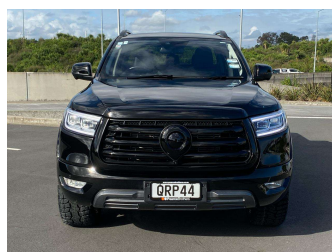

2024 GWM Cannon LUXURY 4X4 2.0DT/4WD

Pearce Brothers THE EASY WAY TO FINANCE YOUR NEXT CAR.

SUPER FAST AND COMPETITIVE

LOW OR NO DEPOSIT AVAILABLE

USE YOUR TRADE-IN AS A DEPOSIT

finance **NOW**

MARAC

UDC
New Zealand's Finance Company

WE USE ALL THE MAIN FINANCIERS AND BECAUSE WE'RE BIG THEY LOOK AFTER OUR CUSTOMERS WITH GREAT RATES AND FAST APPROVAL - CALL ONE OF OUR FRIENDLY TEAM NOW OR APPLY ONLINE.

Purchase Price **POA**

Includes GST, Registration & Licensing

Finance may be available on this vehicle. Ask one of our friendly staff for more information.

Gain peace of mind with Mechanical Breakdown Insurance. **Ask us how.**

Top features

- » 4WD/4x4

Body Style	4 door, Ute	Reg No.	QRP44
Odometer	37,515 km	Ext Colour	Black
Engine	2000 cc, In-Line	History	NZ New, 2 owners
Fuel Type	Diesel	Seats	5 seats
Transmission	Automatic, 4WD	CO2 Emissions	★☆☆☆☆ 280 grams/km
Wheels	-	Energy Economy	★☆☆☆☆ Annual fuel cost of $4,060 10.7L per 100km
VIN	LGWDCF194RJ625248	Cost per year is an estimate based on diesel price of $2.00 per litre and an average distance of 14000 km. Includes Road User Charges (RUC). Emissions and Energy Economy figures standardised to 3P WLTP.	
Interior	-		
Safety	4 star safety rating		Stock ID: 40449
	Based on 2025 VSRR rating		

Pearce Brothers | Phone 09 267 7877 | Email rion@pearcebrothers.co.nz
314 Great South Road, Manurewa, Auckland 2102, New Zealand
www.pearcebrothers.co.nz

4.63 | 453 reviews