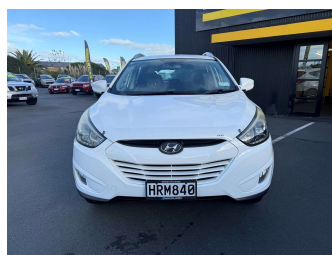

2014 Hyundai iX35 GDI2.06A 2.0P6A/SW5S

Purchase Price **\$7,990**
Includes GST, Registration & Licensing

Finance may be available on this vehicle. Ask one of our friendly staff for more information.

Gain peace of mind with Mechanical Breakdown Insurance. **Ask us how.**

Top features
None Listed

Body Style
Wagon

Odometer
177,556 km

Engine
1998 cc, Petrol

Fuel Type
Petrol

Transmission
Automatic

Wheels
-

VIN
KMHJT81FMFU998356