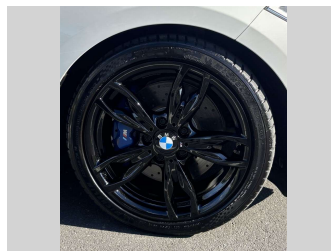

# 2015 BMW M235i 3LTR TWIN SCROLL TURBO !!!!

**Purchase Price** **\$25,975**  
Includes GST, Registration & Licensing

Finance may be available on this vehicle. Ask one of our friendly staff for more information.

Gain peace of mind with Mechanical Breakdown Insurance. **Ask us how.**

**Top features**  
None Listed

Body Style  
**2 door, Coupe**

Odometer  
**92,484 km**

Engine  
**2979 cc, In-Line**

Fuel Type  
**Petrol**