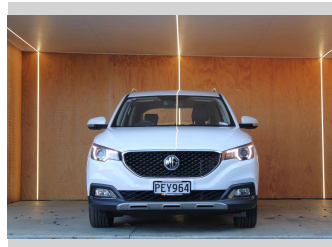

2022 MG Zs EXCITE, NZ NEW, LOW KMS

Purchase Price **\$18,990**
Includes GST, Registration & Licensing

Finance may be available on this vehicle. Ask one of our friendly staff for more information.

UDC
New Zealand's Finance Company
MARAC
MEANS FINANCE

Gain peace of mind with Mechanical Breakdown Insurance. **Ask us how.**

autosure
INSURANCE

Top features
None Listed

Body Style
5 door, Wagon

Odometer
58,214 km

Engine
1498 cc, Internal Combustion

Fuel Type
Petrol