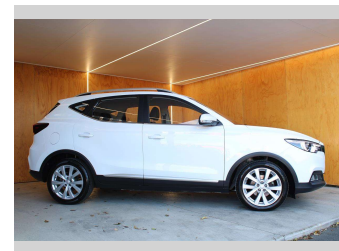

2022 MG Zs EXCITE, NZ NEW, LOW KMS

Purchase Price **\$18,990**
Includes GST, Registration & Licensing

Finance may be available on this vehicle. Ask one of our friendly staff for more information.

UDC
New Zealand's Finance Company
MARAC
MEANS FINANCE

Gain peace of mind with Mechanical Breakdown Insurance. **Ask us how.**

autosure
INSURANCE

Top features
None Listed

Body Style
5 door, Wagon

Odometer
58,214 km

Engine
1498 cc, Internal Combustion

Fuel Type
Petrol