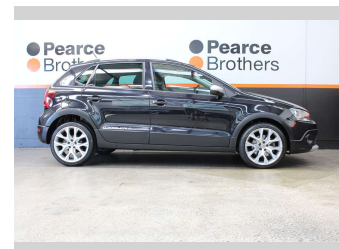

# 2015 Volkswagen Cross Polo TSI, 81KW, LOW KMS,

**Purchase Price** **\$10,990**  
Includes GST, Registration & Licensing

Finance may be available on this vehicle. Ask one of our friendly staff for more information.

Body Style  
**4 door, Hatchback**

Odometer  
**59,340 km**

Engine  
**1197 cc**

Fuel Type  
**Petrol**

Transmission  
**Automatic**

Wheels  
-

VIN  
**WVWZZZ6RZFU090889**

Interior  
-