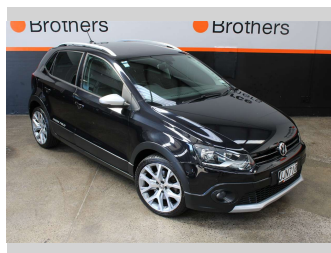

# 2015 Volkswagen Cross Polo TSI, 81KW, LOW KMS,

**Purchase Price** **\$10,990**  
Includes GST, Registration & Licensing

Finance may be available on this vehicle. Ask one of our friendly staff for more information.

Body Style  
**4 door, Hatchback**

Odometer  
**59,340 km**

Engine  
**1197 cc**

Fuel Type  
**Petrol**

Transmission  
**Automatic**

Wheels  
-

VIN  
**WVWZZZ6RZFU090889**

Interior  
-