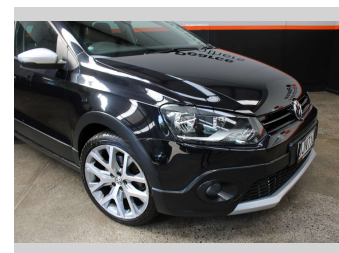

# 2015 Volkswagen Cross Polo TSI, 81KW, LOW KMS,

**Purchase Price** **\$10,990**  
Includes GST, Registration & Licensing

Finance may be available on this vehicle. Ask one of our friendly staff for more information.

Body Style  
**4 door, Hatchback**

Odometer  
**59,340 km**

Engine  
**1197 cc**

Fuel Type  
**Petrol**

Transmission  
**Automatic**

Wheels  
-

VIN  
**WVWZZZ6RZFU090889**

Interior  
-