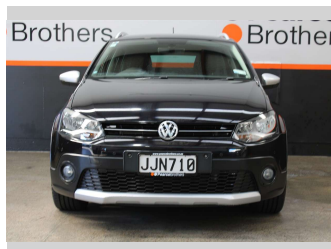

# 2015 Volkswagen Cross Polo TSI, 81KW, LOW KMS,

**Purchase Price** **\$10,990**  
Includes GST, Registration & Licensing

Finance may be available on this vehicle. Ask one of our friendly staff for more information.

Body Style  
**4 door, Hatchback**

Odometer  
**59,340 km**

Engine  
**1197 cc**

Fuel Type  
**Petrol**

Transmission  
**Automatic**

Wheels  
-

VIN  
**WVWZZZ6RZFU090889**

Interior  
-