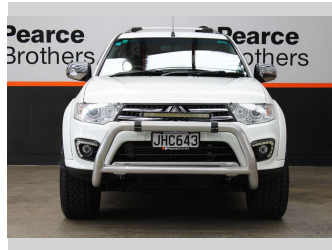

2015 Mitsubishi Challenger EXCEED 4X4 20" MAGS

Purchase Price **\$24,990**
Includes GST, Registration & Licensing

Finance may be available on this vehicle. Ask one of our friendly staff for more information.

Body Style
Wagon

Odometer
112,251 km

Engine
2477 cc, Diesel

Fuel Type
Diesel

Transmission
Automatic

Wheels
-

VIN
MMAGYKH40EF004433

Interior
-