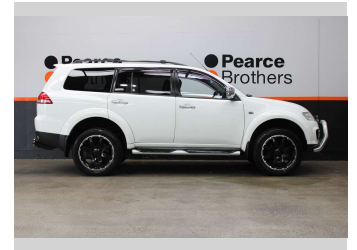

2015 Mitsubishi Challenger EXCEED 4X4 20" MAGS

Purchase Price **\$24,990**
Includes GST, Registration & Licensing

Finance may be available on this vehicle. Ask one of our friendly staff for more information.

Body Style
Wagon

Odometer
112,251 km

Engine
2477 cc, Diesel

Fuel Type
Diesel

Transmission
Automatic

Wheels
-

VIN
MMAGYKH40EF004433

Interior
-