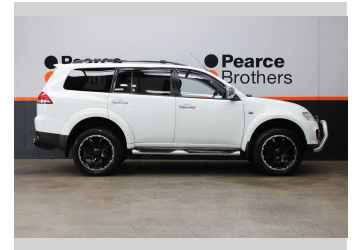

2015 Mitsubishi Challenger EXCEED 4X4 20" MAGS

Purchase Price **\$22,990**
Includes GST, Registration & Licensing

Finance may be available on this vehicle. Ask one of our friendly staff for more information.

Body Style
Wagon

Odometer
112,251 km

Engine
2477 cc, Diesel

Fuel Type
Diesel

Transmission
Automatic

Wheels
-

VIN
MMAGYKH40EF004433

Interior
-

Safety

Based on 2025 VSRR rating

Reg No.
JHC643

Ext Colour
White

History
NZ New

Seats
7 seats

CO2 Emissions
☆☆☆☆☆☆
296 grams/km

Energy Economy
☆☆☆☆☆☆
Annual fuel cost of \$4,170
11.1L per 100km