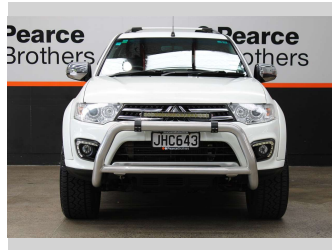

2015 Mitsubishi Challenger EXCEED 4X4 20" MAGS

Purchase Price **\$22,990**
Includes GST, Registration & Licensing

Finance may be available on this vehicle. Ask one of our friendly staff for more information.

Body Style
Wagon

Odometer
112,251 km

Engine
2477 cc, Diesel

Fuel Type
Diesel

Transmission
Automatic

Wheels
-

VIN
MMAGYKH40EF004433

Interior
-