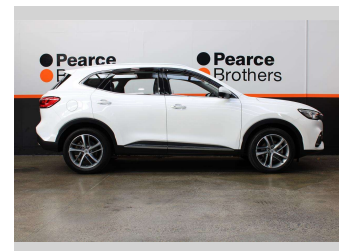

# 2022 MG Hs PHEV 10HD LEATHER NZ NEW

**Purchase Price** **\$28,990**  
Includes GST, Registration & Licensing

Finance may be available on this vehicle. Ask one of our friendly staff for more information.

Body Style  
**5 door, Wagon**

Odometer  
**51,259 km**

Engine  
**1490 cc, Plug-In Hybrid**

Fuel Type  
**Plug-in hybrid**

Transmission  
**Automatic**

Wheels  
-

VIN  
**LSJA24392NN120746**

Interior  
-