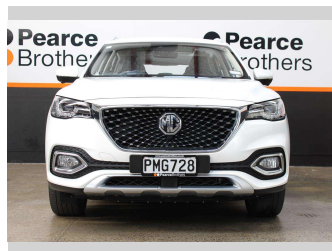

# 2022 MG Hs PHEV 10HD LEATHER NZ NEW

**Purchase Price** **\$28,990**  
Includes GST, Registration & Licensing

Finance may be available on this vehicle. Ask one of our friendly staff for more information.

Body Style  
**5 door, Wagon**

Odometer  
**51,259 km**

Engine  
**1490 cc, Plug-In Hybrid**

Fuel Type  
**Plug-in hybrid**

Transmission  
**Automatic**

Wheels  
-

VIN  
**LSJA24392NN120746**

Interior  
-