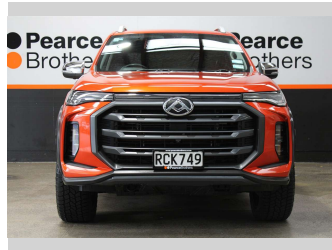

2025 LDV T60 LUX 4WD CANOPY

Purchase Price **\$35,990**
Includes GST, Registration & Licensing

Finance may be available on this vehicle. Ask one of our friendly staff for more information.

UDC
New Zealand's Finance Company
MARAC
MEANS FINANCE

Body Style
4 door, Ute

Odometer
22,826 km

Engine
1996 cc, Diesel

Fuel Type
Diesel

Transmission
Automatic

Wheels
-

VIN
LSFAM11C0RA116533

Interior
-

Safety

Based on 2025 VSRR rating

Reg No.
RCK749

Ext Colour
Orange

History
NZ New

Seats
5 seats

CO2 Emissions
★☆☆☆☆
278 grams/km

Energy Economy
★☆☆☆☆
Annual fuel cost of \$3,980
10.4L per 100km