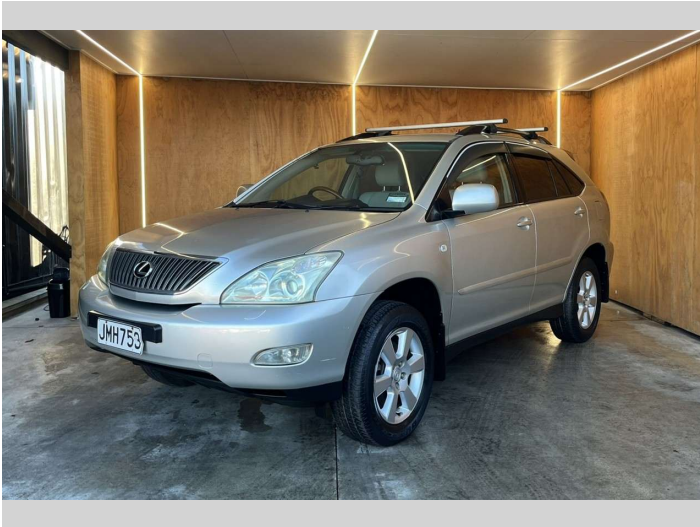

2004 Lexus RX330 3.3L PETROL, NZ NEW, LEATHER

Purchase Price

\$5,990

Includes GST, Registration & Licensing

Finance may be available on this vehicle. Ask one of our friendly staff for more information.

Gain peace of mind with Mechanical Breakdown Insurance. **Ask us how.**

Top features

- » Air Bag(s)
- » Air Conditioning
- » Alloys
- » Alloys
- » AUX
- » Car Stereo
- » Central Locking
- » Central Locking
- » Climate Control
- » Cruise Control
- » Cruise Control
- » Driving Lights
- » Electric Mirrors
- » Electric Mirrors
- » Electric Seats
- » Electric Windows
- » Fog Lights
- » Leather Seats

Body Style

5 door, RV/SUV

Odometer

234,753 km

Engine

3311 cc

Fuel Type

Petrol