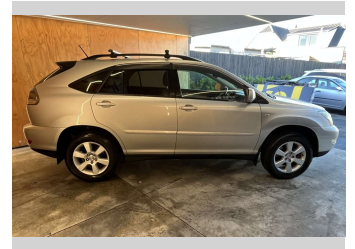

2004 Lexus RX330 3.3L PETROL, NZ NEW, LEATHER

Purchase Price

\$5,990

Includes GST, Registration & Licensing

Finance may be available on this vehicle. Ask one of our friendly staff for more information.

Gain peace of mind with Mechanical Breakdown Insurance. **Ask us how.**

Body Style

5 door, RV/SUV

Odometer

234,753 km

Engine

3311 cc

Fuel Type

Petrol