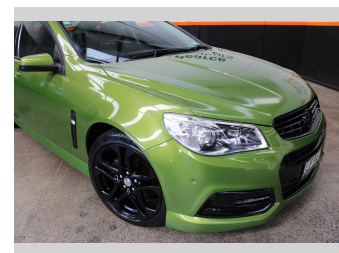

# 2015 Holden Commodore VF SV6, BLACK ALLOYS

**Purchase Price** **\$18,990**  
Includes GST, Registration & Licensing

Finance may be available on this vehicle. Ask one of our friendly staff for more information.

Body Style  
**4 door, Sedan**

Odometer  
**144,481 km**

Engine  
**3564 cc**

Fuel Type  
**Petrol**

Transmission  
**Automatic**

Wheels  
-

VIN  
**6G1FB5E30FL138449**

Interior  
-