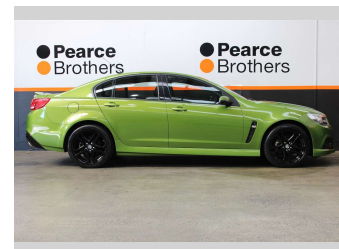

# 2015 Holden Commodore VF SV6, BLACK ALLOYS

**Purchase Price** **\$18,990**  
Includes GST, Registration & Licensing

Finance may be available on this vehicle. Ask one of our friendly staff for more information.

Body Style  
**4 door, Sedan**

Odometer  
**144,481 km**

Engine  
**3564 cc**

Fuel Type  
**Petrol**

Transmission  
**Automatic**

Wheels  
-

VIN  
**6G1FB5E30FL138449**

Interior  
-