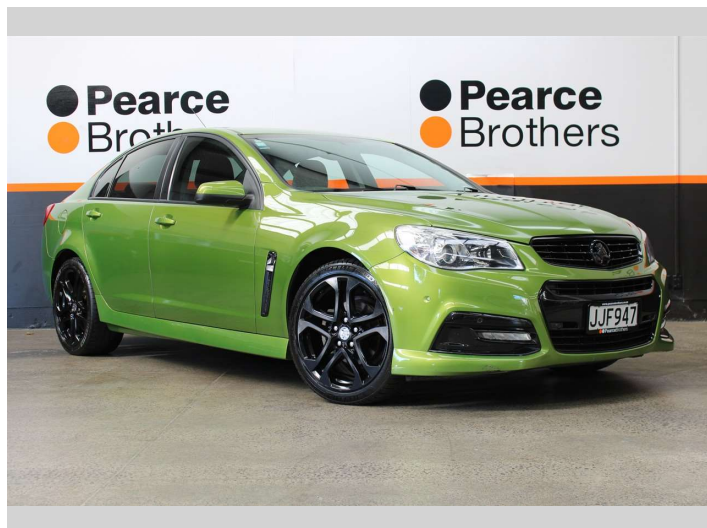

# 2015 Holden Commodore VF SV6, BLACK ALLOYS

**Purchase Price** **\$18,990**  
Includes GST, Registration & Licensing

Finance may be available on this vehicle. Ask one of our friendly staff for more information.

Body Style  
**4 door, Sedan**

Odometer  
**144,481 km**

Engine  
**3564 cc**

Fuel Type  
**Petrol**

Transmission  
**Automatic**

Wheels  
-

VIN  
**6G1FB5E30FL138449**

Interior  
-