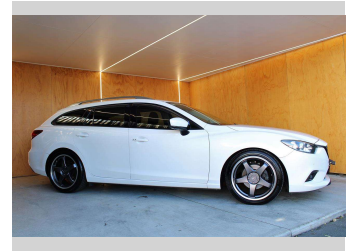

2017 Mazda 6 GSX SLAMMED ON 19s NZ NEW

Purchase Price **\$19,990**
Includes GST, Registration & Licensing

Finance may be available on this vehicle. Ask one of our friendly staff for more information.

Gain peace of mind with Mechanical Breakdown Insurance. **Ask us how.**

Top features
None Listed

Body Style
5 door, Wagon

Odometer
144,431 km

Engine
2488 cc, Internal Combustion

Fuel Type
Petrol

Transmission
Automatic

Wheels
-

VIN
JM0GL103100116959

Interior
-

Safety
-

Reg No.
KJT762

Ext Colour
White

History
NZ New

Seats
5 seats

CO2 Emissions
-

Energy Economy
-