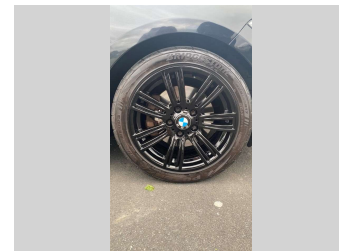

# 2014 BMW 120i M-SPORT 1.6 TURBO

**Purchase Price** **\$8,975**  
Includes GST, Registration & Licensing

Finance may be available on this vehicle. Ask one of our friendly staff for more information.

Gain peace of mind with Mechanical Breakdown Insurance. **Ask us how.**

**Top features**  
None Listed

Body Style  
**5 door, Hatchback**

Odometer  
**152,806 km**

Engine  
**1590 cc, In-Line**

Fuel Type  
**Petrol**

Transmission  
**Automatic, Rear Wheel**

Wheels  
-

VIN  
**WBA1A320X0J07044T**

Interior  
**Black**

Safety  
  
Based on 2025 UCSR rating for 11-19 models

Reg No.  
-

Ext Colour  
**Black**

History  
**Ex-Overseas**

Seats  
**5 seats, Alcantara**

CO2 Emissions  
**★★★★☆**  
**160 grams/km**