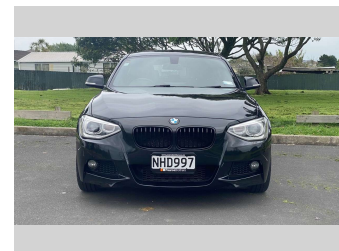

# 2014 BMW 120i M-SPORT 1.6 TURBO

**Purchase Price** **\$8,975**  
Includes GST, Registration & Licensing

Finance may be available on this vehicle. Ask one of our friendly staff for more information.

Gain peace of mind with Mechanical Breakdown Insurance. **Ask us how.**

**Top features**  
None Listed

Body Style  
**5 door, Hatchback**

Odometer  
**152,806 km**

Engine  
**1590 cc, In-Line**

Fuel Type  
**Petrol**

Transmission  
**Automatic, Rear Wheel**

Wheels  
-

VIN  
**WBA1A320X0J07044T**

Interior  
**Black**

Safety  
  
Based on 2025 UCSR rating for 11-19 models

Reg No.  
-

Ext Colour  
**Black**

History  
**Ex-Overseas**

Seats  
**5 seats, Alcantara**

CO2 Emissions  
**★★★★☆**  
**160 grams/km**