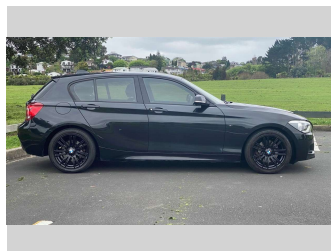

# 2014 BMW 120i M-SPORT 1.6 TURBO

**Purchase Price** **\$8,975**  
Includes GST, Registration & Licensing

Finance may be available on this vehicle. Ask one of our friendly staff for more information.

Gain peace of mind with Mechanical Breakdown Insurance. **Ask us how.**

**Top features**  
None Listed

Body Style  
**5 door, Hatchback**

Odometer  
**152,806 km**

Engine  
**1590 cc, In-Line**

Fuel Type  
**Petrol**

Transmission  
**Automatic, Rear Wheel**

Wheels  
-

VIN  
**WBA1A320X0J07044T**

Interior  
**Black**

Safety  
  
Based on 2025 UCSR rating for 11-19 models

Reg No.  
-

Ext Colour  
**Black**

History  
**Ex-Overseas**

Seats  
**5 seats, Alcantara**

CO2 Emissions  
**★★★★☆**  
**160 grams/km**