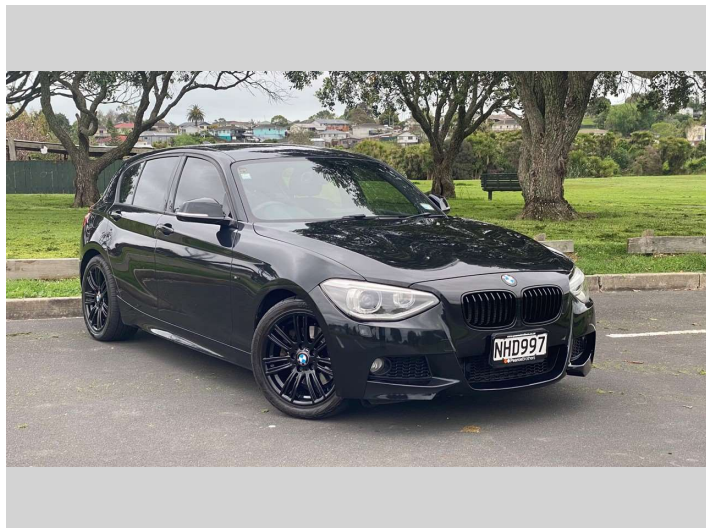

# 2014 BMW 120i M-SPORT 1.6 TURBO

**Purchase Price** **\$8,975**  
Includes GST, Registration & Licensing

Finance may be available on this vehicle. Ask one of our friendly staff for more information.

Gain peace of mind with Mechanical Breakdown Insurance. **Ask us how.**

**Top features**  
None Listed

Body Style  
**5 door, Hatchback**

Odometer  
**152,806 km**

Engine  
**1590 cc, In-Line**

Fuel Type  
**Petrol**

Transmission  
**Automatic, Rear Wheel**

Wheels  
-

VIN  
**WBA1A320X0J07044T**

Interior  
**Black**

Safety  
  
Based on 2025 UCSR rating for 11-19 models

Reg No.  
-

Ext Colour  
**Black**

History  
**Ex-Overseas**

Seats  
**5 seats, Alcantara**

CO2 Emissions  
**★★★★☆**  
**160 grams/km**