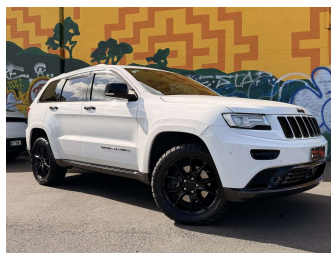

2015 Jeep GRAND CHEROKEE SUMMIT OVERLAND

Purchase Price **\$34,995**

Includes GST
Excludes on-road costs of \$375

Finance may be available on this vehicle. Ask one of our friendly staff for more information.

Gain peace of mind with Mechanical Breakdown Insurance. **Ask us how.**

Top features

None Listed

Body Style
5 door, SUV

Odometer
92,515 km

Engine
5650 cc, In-Line

Fuel Type
Petrol

Transmission
Automatic, 4WD