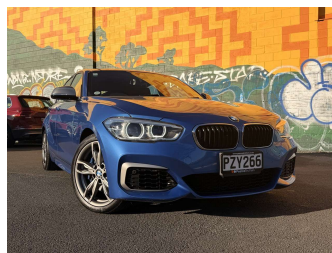

2017 BMW M140i 250KW 3.0 TURBO HOT HATCH

Purchase Price **\$34,995**
Includes GST, Registration & Licensing

Finance may be available on this vehicle. Ask one of our friendly staff for more information.

Gain peace of mind with Mechanical Breakdown Insurance. **Ask us how.**

Top features
None Listed

Body Style
5 door, Hatchback

Odometer
64,221 km

Engine
2997 cc, In-Line

Fuel Type
Petrol

Transmission
Automatic

Wheels
-

VIN
WBA1S920005H0004E

Interior
Black

Safety

Based on 2025 UCSR rating for 11-19 models

Reg No.

-

Ext Colour
Blue

History
Ex-Overseas

Seats
5 seats, Alcantara