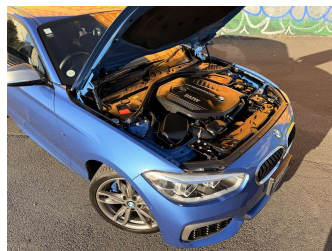

2017 BMW M140i 250KW 3.0 TURBO HOT HATCH

Purchase Price **\$34,995**
Includes GST, Registration & Licensing

Finance may be available on this vehicle. Ask one of our friendly staff for more information.

Gain peace of mind with Mechanical Breakdown Insurance. **Ask us how.**

Top features
None Listed

Body Style
5 door, Hatchback

Odometer
64,221 km

Engine
2997 cc, In-Line

Fuel Type
Petrol

Transmission
Automatic

Wheels
-

VIN
WBA1S920005H0004E

Interior
Black

Safety

Based on 2025 UCSR rating for 11-19 models

Reg No.

-

Ext Colour
Blue

History
Ex-Overseas

Seats
5 seats, Alcantara