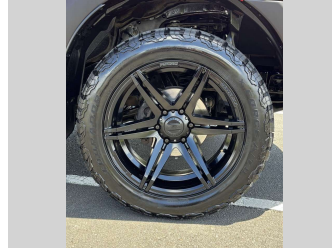

# 2020 Ford Ranger FX4 DOUBLE DUAL RANGE 4X4

**Purchase Price** **\$34,975**  
Includes GST, Registration & Licensing

Finance may be available on this vehicle. Ask one of our friendly staff for more information.

Gain peace of mind with Mechanical Breakdown Insurance. **Ask us how.**

**Top features**

None Listed

**Body Style**  
4 door, Ute

**Odometer**  
128,606 km

**Engine**  
1996 cc, In-Line

**Fuel Type**  
Diesel

**History**  
NZ New

**Seats**  
5 seats, Leather

**CO2 Emissions**  
★★★★☆☆  
225 grams/km

**Energy Economy**  
★★★★☆☆

**Annual fuel cost of \$3,440**  
8.5L per 100km

Cost per year is an estimate based on diesel price of \$2.00 per litre and an average distance of 14000 km. Includes Road User Charges (RUC). Emissions and Energy Economy figures standardised to 3P WLTP.