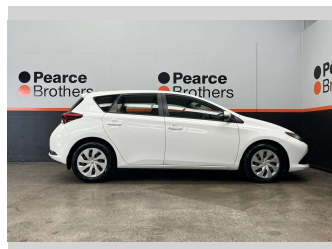

2016 Toyota Corolla GX, 1.8L PETROL, NZ NEW

Purchase Price **\$12,990**
Includes GST, Registration & Licensing

Finance may be available on this vehicle. Ask one of our friendly staff for more information.

Body Style
4 door, Hatchback

Odometer
140,184 km

Engine
1798 cc

Fuel Type
Petrol

Transmission
CVT

Wheels
-

VIN
JTNKU3JE90J547461

Interior
-