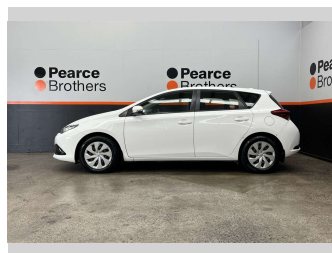

2016 Toyota Corolla GX, 1.8L PETROL, NZ NEW

Purchase Price **\$12,990**
Includes GST, Registration & Licensing

Finance may be available on this vehicle. Ask one of our friendly staff for more information.

Body Style
4 door, Hatchback

Odometer
140,184 km

Engine
1798 cc

Fuel Type
Petrol

Transmission
CVT

Wheels
-

VIN
JTNKU3JE90J547461

Interior
-