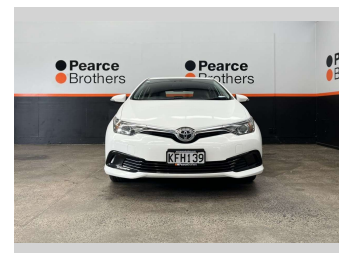

2016 Toyota Corolla GX, 1.8L PETROL, NZ NEW

Purchase Price **\$12,990**
Includes GST, Registration & Licensing

Finance may be available on this vehicle. Ask one of our friendly staff for more information.

Body Style
4 door, Hatchback

Odometer
140,184 km

Engine
1798 cc

Fuel Type
Petrol

Transmission
CVT

Wheels
-

VIN
JTNKU3JE90J547461

Interior
-