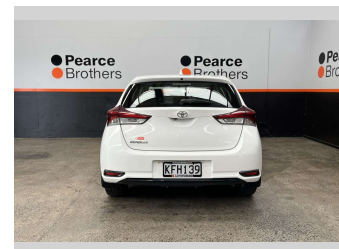

2016 Toyota Corolla GX, 1.8L PETROL, NZ NEW

Purchase Price **\$12,990**
Includes GST, Registration & Licensing

Finance may be available on this vehicle. Ask one of our friendly staff for more information.

Body Style
4 door, Hatchback

Odometer
140,184 km

Engine
1798 cc

Fuel Type
Petrol

Transmission
CVT

Wheels
-

VIN
JTNKU3JE90J547461

Interior
-