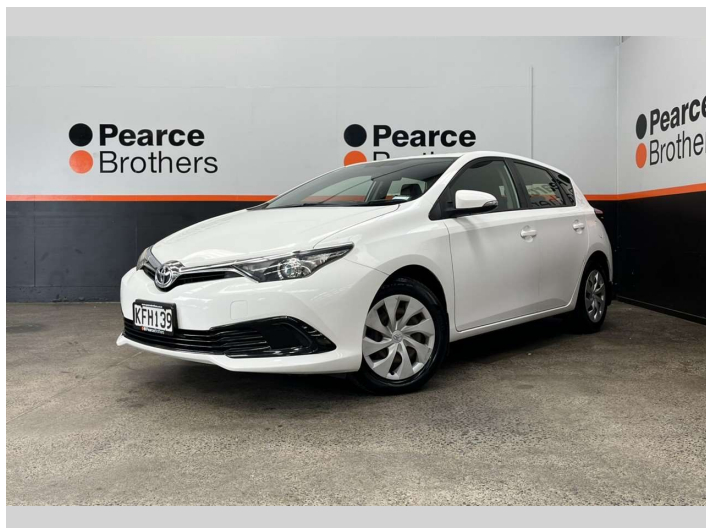

2016 Toyota Corolla GX, 1.8L PETROL, NZ NEW

Purchase Price **\$12,990**
Includes GST, Registration & Licensing

Finance may be available on this vehicle. Ask one of our friendly staff for more information.

Body Style
4 door, Hatchback

Odometer
140,184 km

Engine
1798 cc

Fuel Type
Petrol

Transmission
CVT

Wheels
-

VIN
JTNKU3JE90J547461

Interior
-