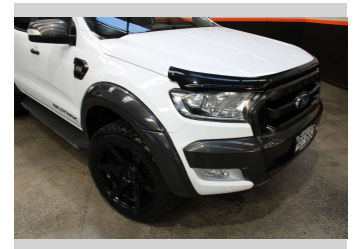

2018 Ford Ranger WILDTRAK 4WD FLARES

Purchase Price

\$29,990

Includes GST, Registration & Licensing

Finance may be available on this vehicle. Ask one of our friendly staff for more information.

Gain peace of mind with Mechanical Breakdown Insurance. **Ask us how.**

Body Style

4 door, Ute

Odometer

175,037 km

Engine

3198 cc, Diesel

Fuel Type

Diesel