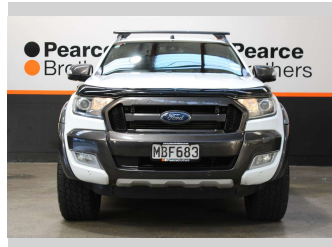

2018 Ford Ranger WILDTRAK 4WD FLARES

Purchase Price

\$29,990

Includes GST, Registration & Licensing

Finance may be available on this vehicle. Ask one of our friendly staff for more information.

Gain peace of mind with Mechanical Breakdown Insurance. **Ask us how.**

Body Style

4 door, Ute

Odometer

175,037 km

Engine

3198 cc, Diesel

Fuel Type

Diesel