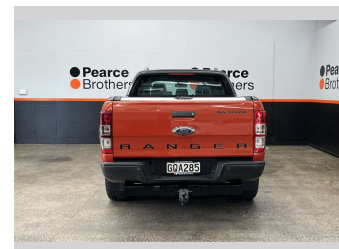

2012 Ford Ranger WILDTRAK, 4X4, FLARES,

Purchase Price **\$18,990**
Includes GST, Registration & Licensing

Finance may be available on this vehicle. Ask one of our friendly staff for more information.

Gain peace of mind with Mechanical Breakdown Insurance. **Ask us how.**

Body Style
Ute

Odometer
261,339 km

Engine
3199 cc, Diesel

Fuel Type
Diesel

Transmission
Automatic

Wheels
-

VIN
MNAUMFF50CW148815

Interior
-