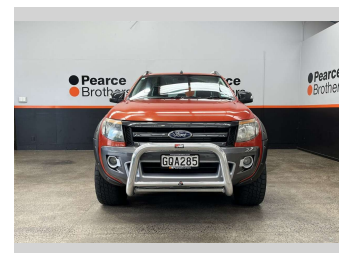

2012 Ford Ranger WILDTRAK, 4X4, FLARES,

Purchase Price **\$18,990**
Includes GST, Registration & Licensing

Finance may be available on this vehicle. Ask one of our friendly staff for more information.

Gain peace of mind with Mechanical Breakdown Insurance. **Ask us how.**

Body Style
Ute

Odometer
261,339 km

Engine
3199 cc, Diesel

Fuel Type
Diesel

Transmission
Automatic

Wheels
-

VIN
MNAUMFF50CW148815

Interior
-