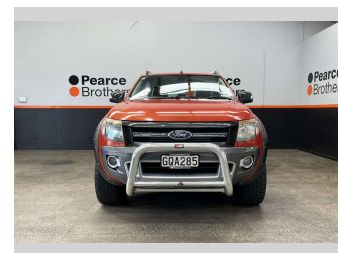

2012 Ford Ranger WILDTRAK, 4X4, FLARES,

Purchase Price **\$19,990**
Includes GST, Registration & Licensing

Finance may be available on this vehicle. Ask one of our friendly staff for more information.

Gain peace of mind with Mechanical Breakdown Insurance. **Ask us how.**

Body Style
Ute

Odometer
261,339 km

Engine
3199 cc, Diesel

Fuel Type
Diesel

Transmission
Automatic

Wheels
-

VIN
MNAUMFF50CW148815

Interior
-