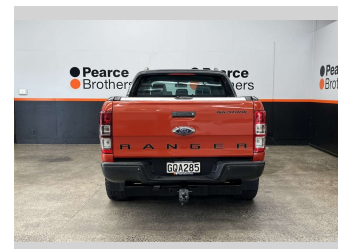

2012 Ford Ranger WILDTRAK, 4X4, FLARES,

Purchase Price **\$19,990**
Includes GST, Registration & Licensing

Finance may be available on this vehicle. Ask one of our friendly staff for more information.

Gain peace of mind with Mechanical Breakdown Insurance. **Ask us how.**

Body Style
Ute

Odometer
261,339 km

Engine
3199 cc, Diesel

Fuel Type
Diesel

Transmission
Automatic

Wheels
-

VIN
MNAUMFF50CW148815

Interior
-