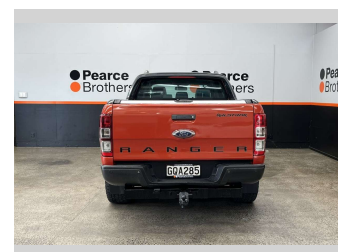

2012 Ford Ranger WILDTRAK, 4X4, FLARES,

Purchase Price **\$21,990**
Includes GST, Registration & Licensing

Finance may be available on this vehicle. Ask one of our friendly staff for more information.

Gain peace of mind with Mechanical Breakdown Insurance. **Ask us how.**

Body Style
Ute

Odometer
261,339 km

Engine
3199 cc, Diesel

Fuel Type
Diesel

Transmission
Automatic

Wheels
-

VIN
MNAUMFF50CW148815

Interior
-