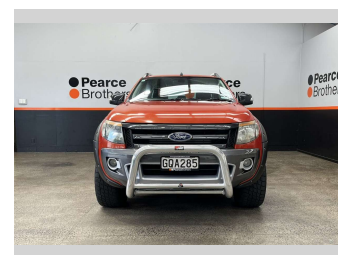

2012 Ford Ranger WILDTRAK, 4X4, FLARES,

Purchase Price **\$21,990**
Includes GST, Registration & Licensing

Finance may be available on this vehicle. Ask one of our friendly staff for more information.

Gain peace of mind with Mechanical Breakdown Insurance. **Ask us how.**

Body Style
Ute

Odometer
261,339 km

Engine
3199 cc, Diesel

Fuel Type
Diesel

Transmission
Automatic

Wheels
-

VIN
MNAUMFF50CW148815

Interior
-

Safety

Based on 2025 VSRR rating

Reg No.
GQA285

Ext Colour
Orange

History
NZ New

Seats
5 seats

CO2 Emissions
☆☆☆☆☆☆
291 grams/km

Energy Economy
★☆☆☆☆
Annual fuel cost of \$4,120
10.9L per 100km