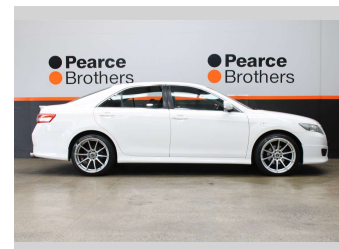

2012 Toyota Camry 2.4P SPORT 19" PDW ALLOYS

Purchase Price **\$9,990**
Includes GST, Registration & Licensing

Finance may be available on this vehicle. Ask one of our friendly staff for more information.

Body Style
Sedan

Odometer
189,833 km

Engine
2362 cc, Diesel

Fuel Type
Petrol

Transmission
Automatic

Wheels
-

VIN
6T153BK400X12XXXX

Interior
-