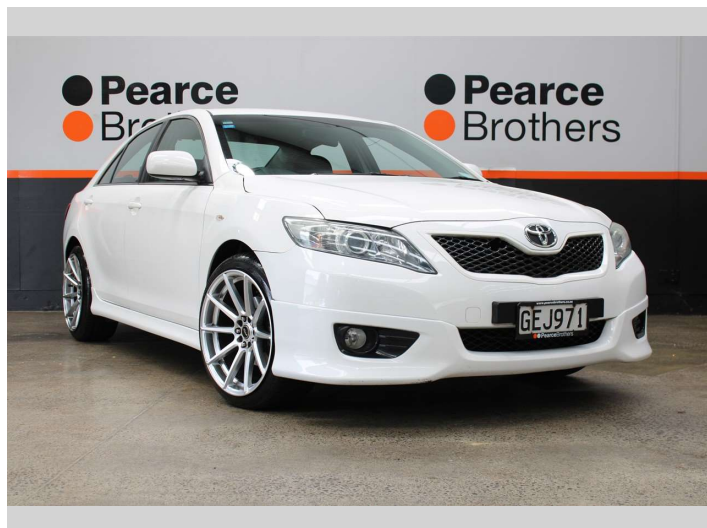

2012 Toyota Camry 2.4P SPORT 19" PDW ALLOYS

Purchase Price **\$9,990**
Includes GST, Registration & Licensing

Finance may be available on this vehicle. Ask one of our friendly staff for more information.

Body Style
Sedan

Odometer
189,833 km

Engine
2362 cc, Diesel

Fuel Type
Petrol

Transmission
Automatic

Wheels
-

VIN
6T153BK400X12XXXX

Interior
-