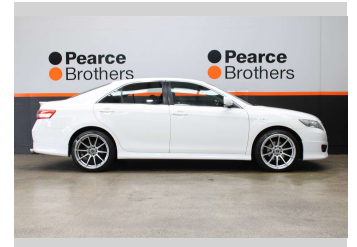

# 2012 Toyota Camry 2.4P SPORT 19" PDW ALLOYS

**Purchase Price** **\$12,990**  
Includes GST, Registration & Licensing

Finance may be available on this vehicle. Ask one of our friendly staff for more information.

Body Style  
**Sedan**

Odometer  
**189,833 km**

Engine  
**2362 cc, Diesel**

Fuel Type  
**Petrol**

Transmission  
**Automatic**

Wheels  
-

VIN  
**6T153BK400X12XXXX**

Interior  
-