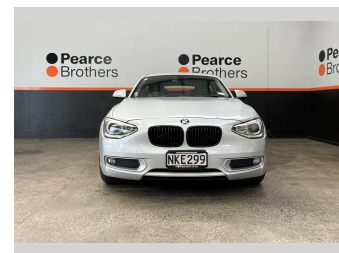

2015 BMW 116I BLACKED OUT, 1.6P, FUEL SAVER

Purchase Price **\$9,990**
Includes GST, Registration & Licensing

Finance may be available on this vehicle. Ask one of our friendly staff for more information.

Body Style
Hatchback

Odometer
75,287 km

Engine
1590 cc

Fuel Type
Petrol

Transmission
Automatic

Wheels
-

VIN
WBA1A12080P57XXXX

Interior
-

Safety

Based on 2025 UCSR rating for 11-19 models

Reg No.
NKE299

Ext Colour
Silver

History
Ex-Overseas

Seats
5 seats

CO2 Emissions
★★★★☆
160 grams/km

Energy Economy
★★☆☆☆
Annual fuel cost of \$2,670
6.8L per 100km