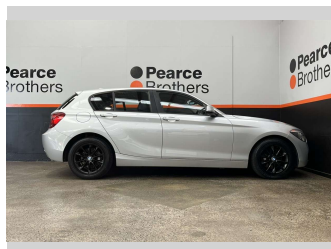

2015 BMW 116I BLACKED OUT, 1.6P, FUEL SAVER

Purchase Price **\$9,990**
Includes GST, Registration & Licensing

Finance may be available on this vehicle. Ask one of our friendly staff for more information.

Body Style
Hatchback

Odometer
75,287 km

Engine
1590 cc

Fuel Type
Petrol

Transmission
Automatic

Wheels
-

VIN
WBA1A12080P57XXXX

Interior
-