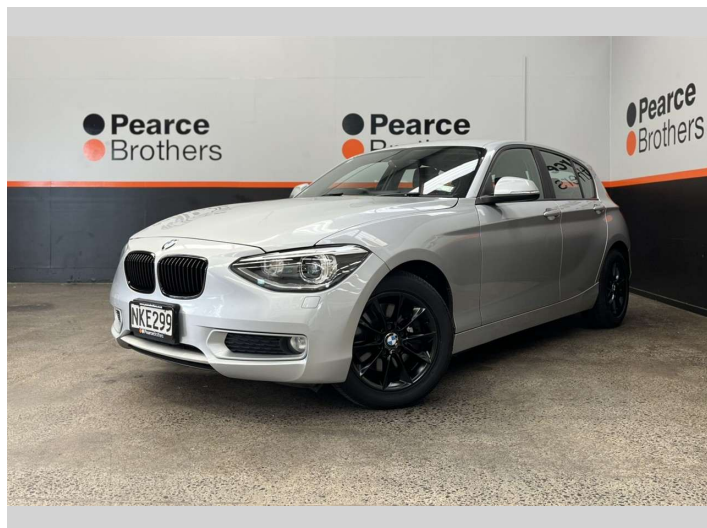

2015 BMW 116I BLACKED OUT, 1.6P, FUEL SAVER

Purchase Price **\$9,990**
Includes GST, Registration & Licensing

Finance may be available on this vehicle. Ask one of our friendly staff for more information.

Body Style
Hatchback

Odometer
75,287 km

Engine
1590 cc

Fuel Type
Petrol

Transmission
Automatic

Wheels
-

VIN
WBA1A12080P57XXXX

Interior
-

Safety

Based on 2025 UCSR rating for 11-19 models

Reg No.
NKE299

Ext Colour
Silver

History
Ex-Overseas

Seats
5 seats

CO2 Emissions
★★★★☆
160 grams/km

Energy Economy
★★☆☆☆
Annual fuel cost of \$2,670
6.8L per 100km