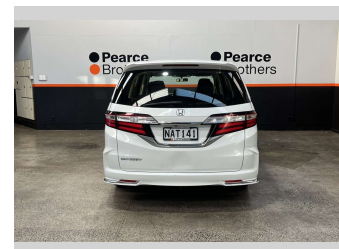

# 2020 Honda Odyssey 8 SEATER, NZ NEW, ELECTRIC

**Purchase Price** **\$18,990**  
Includes GST, Registration & Licensing

Finance may be available on this vehicle. Ask one of our friendly staff for more information.

Body Style  
**5 door, Van**

Odometer  
**133,323 km**

Engine  
**2356 cc**

Fuel Type  
**Petrol**

Transmission  
**CVT**

Wheels  
**-**

VIN  
**JHMRC1830LC201808**

Interior  
**-**