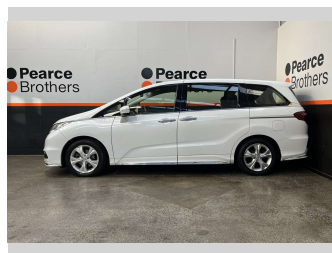

# 2020 Honda Odyssey 8 SEATER, NZ NEW, ELECTRIC

**Purchase Price** **\$18,990**  
Includes GST, Registration & Licensing

Finance may be available on this vehicle. Ask one of our friendly staff for more information.

Body Style  
**5 door, Van**

Odometer  
**133,323 km**

Engine  
**2356 cc**

Fuel Type  
**Petrol**

Transmission  
**CVT**

Wheels  
**-**

VIN  
**JHMRC1830LC201808**

Interior  
**-**