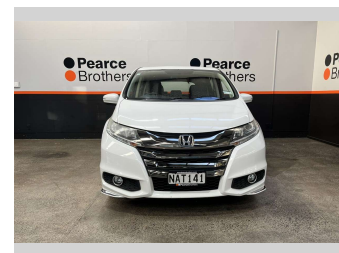

# 2020 Honda Odyssey 8 SEATER, NZ NEW, ELECTRIC

**Purchase Price** **\$18,990**  
Includes GST, Registration & Licensing

Finance may be available on this vehicle. Ask one of our friendly staff for more information.

Body Style  
**5 door, Van**

Odometer  
**133,323 km**

Engine  
**2356 cc**

Fuel Type  
**Petrol**

Transmission  
**CVT**

Wheels  
**-**

VIN  
**JHMRC1830LC201808**

Interior  
**-**