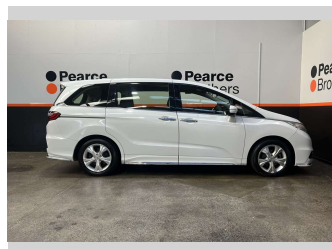

# 2020 Honda Odyssey 8 SEATER, NZ NEW, ELECTRIC

**Purchase Price** **\$18,990**  
Includes GST, Registration & Licensing

Finance may be available on this vehicle. Ask one of our friendly staff for more information.

Body Style  
**5 door, Van**

Odometer  
**133,323 km**

Engine  
**2356 cc**

Fuel Type  
**Petrol**

Transmission  
**CVT**

Wheels  
**-**

VIN  
**JHMRC1830LC201808**

Interior  
**-**