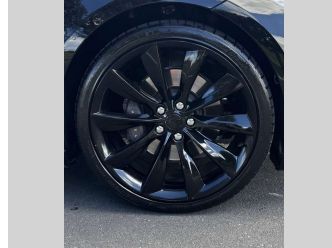

2017 Tesla Model S 75 BLACKOUT

Purchase Price **$34,975**
Includes GST, Registration & Licensing

Finance may be available on this vehicle. Ask one of our friendly staff for more information.

Gain peace of mind with Mechanical Breakdown Insurance. **Ask us how.**

Top features
None Listed

Body Style
4 door, Sedan

Odometer
80,650 km

Engine
Electric

Fuel Type
Electric

Transmission
Automatic

Wheels
-

VIN
5YJSB7E10HF183426

Interior
Black

Safety

Based on 2025 VSRR rating

Reg No.
QTU12

Ext Colour
Black

History
Ex-Overseas, 3 owners

Seats
5 seats, Leather

CO2 Emissions
★★★★☆
0 grams/km

Energy Economy
★★★★☆
Annual fuel cost not available

Cost per year is an estimate based on electricity price of $0.27 per kWh and an average distance of 14000 km. Includes Road User Charges (RUC). Emissions and Energy Economy figures standardised to 3P WLTP.
Stock ID: 38807

Pearce Brothers | Phone 09 2777 335 | Email natalia@pearcebrothers.co.nz
122 Great South Road, Papatoetoe, Auckland 2025, New Zealand
www.pearcebrothers.co.nz

4.70 | 1344 reviews