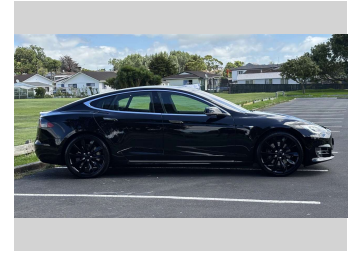

2017 Tesla Model S 75 BLACKOUT

Purchase Price **\$34,975**
Includes GST, Registration & Licensing

Finance may be available on this vehicle. Ask one of our friendly staff for more information.

Gain peace of mind with Mechanical Breakdown Insurance. **Ask us how.**

Top features
None Listed

Body Style
4 door, Sedan

Odometer
80,650 km

Engine
Electric

Fuel Type
Electric

Transmission
Automatic

Wheels
-

VIN
5YJSB7E10HF183426

Interior
Black

Safety

Based on 2025 VSRR rating

Reg No.
QTU12

Ext Colour
Black

History
Ex-Overseas, 3 owners

Seats
5 seats, Leather

CO2 Emissions
★★★★☆
0 grams/km