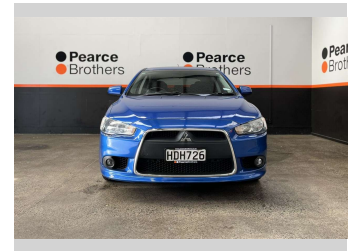

# 2013 Mitsubishi Lancer GSR BRAND NEW 18"

**Purchase Price** **\$9,990**  
Includes GST, Registration & Licensing

Finance may be available on this vehicle. Ask one of our friendly staff for more information.

Body Style  
**Hatchback**

Odometer  
**157,750 km**

Engine  
**1998 cc**

Fuel Type  
**Petrol**

Transmission  
**CVT**

Wheels  
-

VIN  
**JMFLTCX4AEU00ZZZZ**

Interior  
-