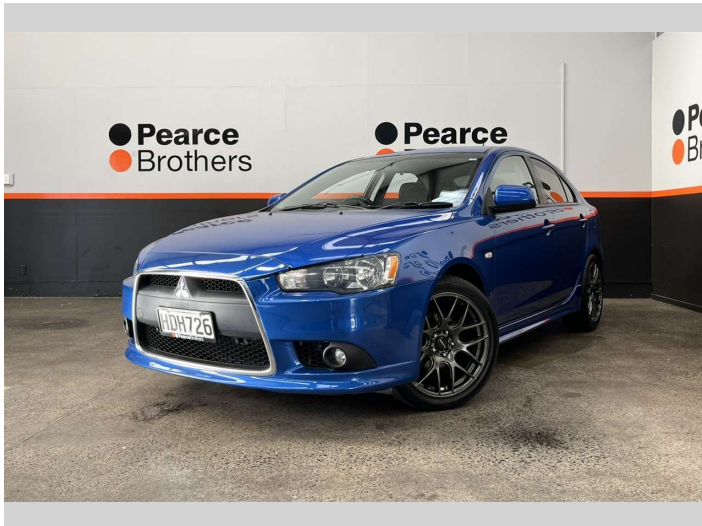

# 2013 Mitsubishi Lancer GSR BRAND NEW 18"

**Purchase Price** **\$9,990**  
Includes GST, Registration & Licensing

Finance may be available on this vehicle. Ask one of our friendly staff for more information.

Body Style  
**Hatchback**

Odometer  
**157,750 km**

Engine  
**1998 cc**

Fuel Type  
**Petrol**

Transmission  
**CVT**

Wheels  
-

VIN  
**JMFLTCX4AEU00ZZZZ**

Interior  
-

Safety  
  
Based on 2025 UCSR rating for 07-17 models

Reg No.  
**HDH726**

Ext Colour  
**Blue**

History  
**NZ New**

Seats  
**5 seats**

CO2 Emissions  
**★★★★☆**  
**195 grams/km**

Energy Economy  
**★★☆☆☆**  
**Annual fuel cost of \$3,180**  
**8.1L per 100km**