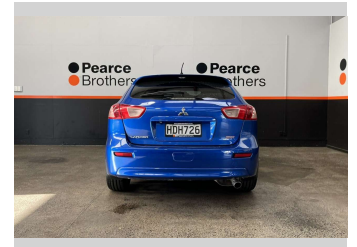

# 2013 Mitsubishi Lancer GSR BRAND NEW 18"

**Purchase Price** **\$9,990**  
Includes GST, Registration & Licensing

Finance may be available on this vehicle. Ask one of our friendly staff for more information.

Body Style  
**Hatchback**

Odometer  
**157,750 km**

Engine  
**1998 cc**

Fuel Type  
**Petrol**

Transmission  
**CVT**

Wheels  
-

VIN  
**JMFLTCX4AEU00ZZZZ**

Interior  
-

Safety  
  
Based on 2025 UCSR rating for 07-17 models

Reg No.  
**HDH726**

Ext Colour  
**Blue**

History  
**NZ New**

Seats  
**5 seats**

CO2 Emissions  
**★★★★☆**  
**195 grams/km**

Energy Economy  
**★★☆☆☆**  
**Annual fuel cost of \$3,180**  
**8.1L per 100km**