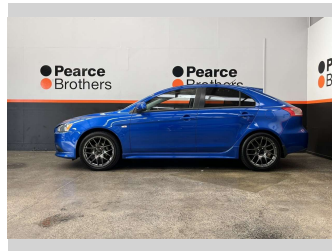

# 2013 Mitsubishi Lancer GSR BRAND NEW 18"

**Purchase Price** **\$9,990**  
Includes GST, Registration & Licensing

Finance may be available on this vehicle. Ask one of our friendly staff for more information.

Body Style  
**Hatchback**

Odometer  
**157,750 km**

Engine  
**1998 cc**

Fuel Type  
**Petrol**

Transmission  
**CVT**

Wheels  
-

VIN  
**JMFLTCX4AEU00ZZZZ**

Interior  
-

Safety  
  
Based on 2025 UCSR rating for 07-17 models

Reg No.  
**HDH726**

Ext Colour  
**Blue**

History  
**NZ New**

Seats  
**5 seats**

CO2 Emissions  
**★★★★☆**  
**195 grams/km**

Energy Economy  
**★★☆☆☆**  
**Annual fuel cost of \$3,180**  
**8.1L per 100km**