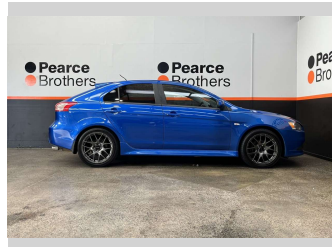

# 2013 Mitsubishi Lancer GSR BRAND NEW 18"

**Purchase Price** **\$9,990**  
Includes GST, Registration & Licensing

Finance may be available on this vehicle. Ask one of our friendly staff for more information.

Body Style  
**Hatchback**

Odometer  
**157,750 km**

Engine  
**1998 cc**

Fuel Type  
**Petrol**

Transmission  
**CVT**

Wheels  
-

VIN  
**JMFLTCX4AEU00ZZZZ**

Interior  
-