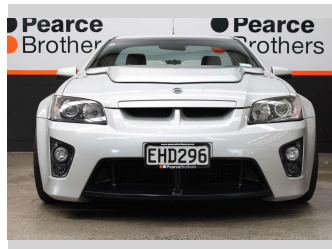

2008 Holden COMMODORE HSV MALOO VE

Purchase Price **\$44,990**
Includes GST, Registration & Licensing

Finance may be available on this vehicle. Ask one of our friendly staff for more information.

Gain peace of mind with Mechanical Breakdown Insurance. **Ask us how.**

Body Style
Ute

Odometer
179,901 km

Engine
5967 cc, Diesel

Fuel Type
Petrol

Transmission
Automatic

Wheels
-

VIN
6G1EP42U08L122078

Interior
-