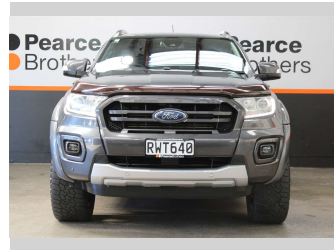

2019 Ford Ranger PX3 WILDTRAK 4WD CANOPY

Purchase Price **\$30,990**
Includes GST, Registration & Licensing

Finance may be available on this vehicle. Ask one of our friendly staff for more information.

Gain peace of mind with Mechanical Breakdown Insurance. **Ask us how.**

Body Style
4 door, Ute

Odometer
166,019 km

Engine
1996 cc, Diesel

Fuel Type
Diesel

Transmission
Automatic

Wheels
-

VIN
MPBUMFF60KX208226

Interior
-

Safety

Based on 2025 VSRR rating

Reg No.
RWT640

Ext Colour
Grey

History
NZ New

Seats
5 seats

CO2 Emissions
★★★★☆☆
225 grams/km

Energy Economy
★★★★☆☆
Annual fuel cost of \$3,440
8.5L per 100km